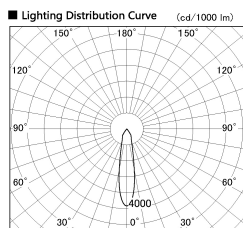

Item no. SD382-0820W9035-R

Series Name: Reflector type cylinder arm tracklight (UL Track) (SD382-R)

Installation	Track mount
Type	Reflector type cylinder arm tracklight (UL Track) (SD382-R)
Fixture wattage	7.5W
Beam angle	21 deg
Color Temp.	3500K
CRI	Ra>90
Luminous	687 lm
Body	Die-cast aluminum alloy
Body finish	White
Trim finish	N/A
Reflector finish	N/A
IP Rate	IP20
Light source	COB module
Input Voltage	AC220~240V
Dimming Type	Non-Dimmable
Certificate	CE,CCC
Cut Hole	N/A