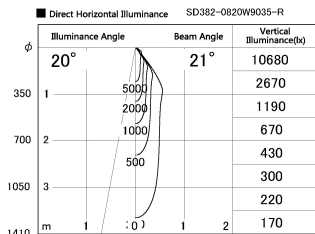

Item no. SD382-0820W9035-R

Series Name: Reflector type cylinder arm tracklight (UL Track) (SD382-R)

Installation	Track mount
Type	Reflector type cylinder arm tracklight (UL Track) (SD382-R)
Fixture wattage	7.5W
Beam angle	21 deg
Color Temp.	3500K
CRI	Ra>90
Luminous	687 lm
Body	Die-cast aluminum alloy
Body finish	White
Trim finish	N/A
Reflector finish	N/A
IP Rate	IP20
Light source	COB module
Input Voltage	AC220~240V
Dimming Type	Non-Dimmable
Certificate	CE,CCC
Cut Hole	N/A