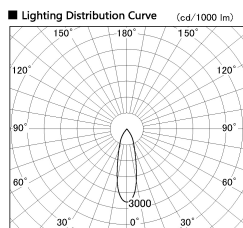

Item no. SD382-0830W9035-R

Series Name: Reflector type cylinder arm tracklight (UL Track) (SD382-R)

Installation	Track mount
Type	Reflector type cylinder arm tracklight (UL Track) (SD382-R)
Fixture wattage	7.5W
Beam angle	28 deg
Color Temp.	3500K
CRI	Ra>90
Luminous	725 lm
Body	Die-cast aluminum alloy
Body finish	White
Trim finish	N/A
Reflector finish	N/A
IP Rate	IP20
Light source	COB module
Input Voltage	AC220~240V
Dimming Type	Non-Dimmable
Certificate	CE,CCC
Cut Hole	N/A