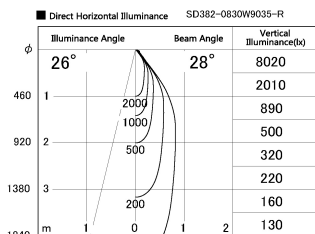

Item no. SD382-0830W9035-R

Series Name: Reflector type cylinder arm tracklight (UL Track) (SD382-R)

Installation	Track mount
Type	Reflector type cylinder arm tracklight (UL Track) (SD382-R)
Fixture wattage	7.5W
Beam angle	28 deg
Color Temp.	3500K
CRI	Ra>90
Luminous	725 lm
Body	Die-cast aluminum alloy
Body finish	White
Trim finish	N/A
Reflector finish	N/A
IP Rate	IP20
Light source	COB module
Input Voltage	AC220~240V
Dimming Type	Non-Dimmable
Certificate	CE,CCC
Cut Hole	N/A