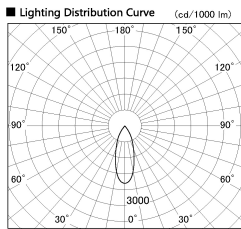

Item no. SD382-0840W9035-R

Series Name: Reflector type cylinder arm tracklight (UL Track) (SD382-R)

Installation	Track mount
Type	Reflector type cylinder arm tracklight (UL Track) (SD382-R)
Fixture wattage	7.5W
Beam angle	36 deg
Color Temp.	3500K
CRI	Ra>90
Luminous	725 lm
Body	Die-cast aluminum alloy
Body finish	White
Trim finish	N/A
Reflector finish	N/A
IP Rate	IP20
Light source	COB module
Input Voltage	AC220~240V
Dimming Type	Non-Dimmable
Certificate	CE,CCC
Cut Hole	N/A