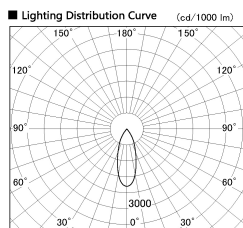

Item no. SD382-0840W9035-R

Series Name: Reflector type cylinder arm tracklight (UL Track) (SD382-R)

Installation	Track mount
Type	Reflector type cylinder arm tracklight (UL Track) (SD382-R)
Fixture wattage	7.5W
Beam angle	36 deg
Color Temp.	3500K
CRI	Ra>90
Luminous	725 lm
Body	Die-cast aluminum alloy
Body finish	White
Trim finish	N/A
Reflector finish	N/A
IP Rate	IP20
Light source	COB module
Input Voltage	AC220~240V
Dimming Type	Non-Dimmable
Certificate	CE,CCC
Cut Hole	N/A