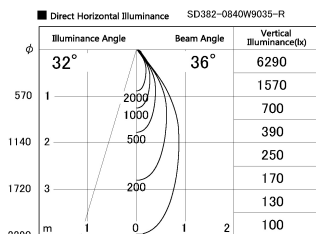

Item no. SD382-0840W9035-R

Series Name: Reflector type cylinder arm tracklight (UL Track) (SD382-R)

Installation	Track mount
Type	Reflector type cylinder arm tracklight (UL Track) (SD382-R)
Fixture wattage	7.5W
Beam angle	36 deg
Color Temp.	3500K
CRI	Ra>90
Luminous	725 lm
Body	Die-cast aluminum alloy
Body finish	White
Trim finish	N/A
Reflector finish	N/A
IP Rate	IP20
Light source	COB module
Input Voltage	AC220~240V
Dimming Type	Non-Dimmable
Certificate	CE,CCC
Cut Hole	N/A