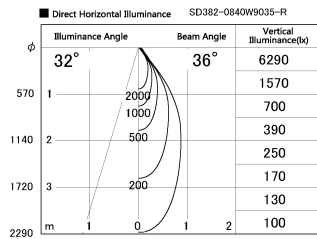

Item no. SD382-0840W9035-R

Series Name: Reflector type cylinder arm tracklight (UL Track) (SD382-R)

Installation	Track mount
Type	Reflector type cylinder arm tracklight (UL Track) (SD382-R)
Fixture wattage	7.5W
Beam angle	36 deg
Color Temp.	3500K
CRI	Ra>90
Luminous	725 lm
Body	Die-cast aluminum alloy
Body finish	White
Trim finish	N/A
Reflector finish	N/A
IP Rate	IP20
Light source	COB module
Input Voltage	AC220~240V
Dimming Type	Non-Dimmable
Certificate	CE,CCC
Cut Hole	N/A