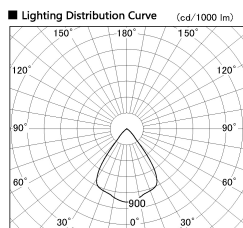

Item no. SD382-0860W9035-R

Series Name: Reflector type cylinder arm tracklight (UL Track) (SD382-R)

Installation	Track mount
Type	Reflector type cylinder arm tracklight (UL Track) (SD382-R)
Fixture wattage	7.5W
Beam angle	71 deg
Color Temp.	3500K
CRI	Ra>90
Luminous	634 lm
Body	Die-cast aluminum alloy
Body finish	White
Trim finish	N/A
Reflector finish	N/A
IP Rate	IP20
Light source	COB module
Input Voltage	AC220~240V
Dimming Type	Non-Dimmable
Certificate	CE,CCC
Cut Hole	N/A