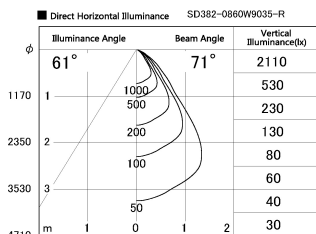

Item no. SD382-0860W9035-R

Series Name: Reflector type cylinder arm tracklight (UL Track) (SD382-R)

Installation	Track mount
Type	Reflector type cylinder arm tracklight (UL Track) (SD382-R)
Fixture wattage	7.5W
Beam angle	71 deg
Color Temp.	3500K
CRI	Ra>90
Luminous	634 lm
Body	Die-cast aluminum alloy
Body finish	White
Trim finish	N/A
Reflector finish	N/A
IP Rate	IP20
Light source	COB module
Input Voltage	AC220~240V
Dimming Type	Non-Dimmable
Certificate	CE,CCC
Cut Hole	N/A