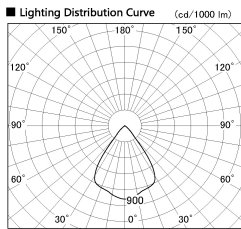

Item no. SD382-0860W9035-R

Series Name: Reflector type cylinder arm tracklight (UL Track) (SD382-R)

Installation	Track mount
Type	Reflector type cylinder arm tracklight (UL Track) (SD382-R)
Fixture wattage	7.5W
Beam angle	71 deg
Color Temp.	3500K
CRI	Ra>90
Luminous	634 lm
Body	Die-cast aluminum alloy
Body finish	White
Trim finish	N/A
Reflector finish	N/A
IP Rate	IP20
Light source	COB module
Input Voltage	AC220~240V
Dimming Type	Non-Dimmable
Certificate	CE,CCC
Cut Hole	N/A