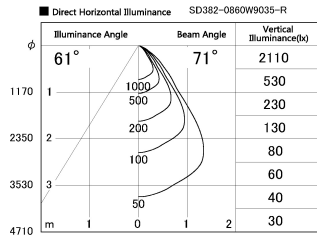

Item no. SD382-0860W9035-R

Series Name: Reflector type cylinder arm tracklight (UL Track) (SD382-R)

Installation	Track mount
Type	Reflector type cylinder arm tracklight (UL Track) (SD382-R)
Fixture wattage	7.5W
Beam angle	71 deg
Color Temp.	3500K
CRI	Ra>90
Luminous	634 lm
Body	Die-cast aluminum alloy
Body finish	White
Trim finish	N/A
Reflector finish	N/A
IP Rate	IP20
Light source	COB module
Input Voltage	AC220~240V
Dimming Type	Non-Dimmable
Certificate	CE,CCC
Cut Hole	N/A