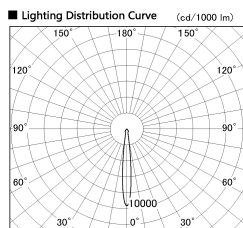

Item no. SD382-3515W9040-R

Series Name: Reflector type cylinder arm tracklight (UL Track) (SD382-R)

■ Direct Horizontal Illuminance SD382-3515W9040-R

Illuminance Angle	Beam Angle	Vertical Illuminance (lx)
11°	12°	122020
1	5000	30510
2	2000	13560
3	1000	7630
5	500	4880
10	250	3390
20	125	2490
40	62.5	1910

Installation	Track mount
Type	Reflector type cylinder arm tracklight (UL Track) (SD382-R)
Fixture wattage	36W
Beam angle	12 deg
Color Temp.	4000K
CRI	Ra>90
Luminous	3141 lm
Body	Die-cast aluminum alloy
Body finish	White
Trim finish	N/A
Reflector finish	N/A
IP Rate	IP20
Light source	COB module
Input Voltage	AC220~240V
Dimming Type	Non-Dimmable
Certificate	CE,CCC
Cut Hole	N/A