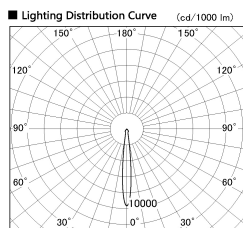

Item no. SD382-3515W9040-R

Series Name: Reflector type cylinder arm tracklight (UL Track) (SD382-R)

■ Direct Horizontal Illuminance SD382-3515W9040-R

φ	Beam Angle		Vertical Illuminance(lx)		
	11°	12°			
190	50000		122020		
1	20000		30510		
380	10000		13560		
2			7630		
570			4880		
3			3390		
770			2490		
m	1	0	1	2	1910

Installation	Track mount
Type	Reflector type cylinder arm tracklight (UL Track) (SD382-R)
Fixture wattage	36W
Beam angle	12 deg
Color Temp.	4000K
CRI	Ra>90
Luminous	3141 lm
Body	Die-cast aluminum alloy
Body finish	White
Trim finish	N/A
Reflector finish	N/A
IP Rate	IP20
Light source	COB module
Input Voltage	AC220~240V
Dimming Type	Non-Dimmable
Certificate	CE,CCC
Cut Hole	N/A