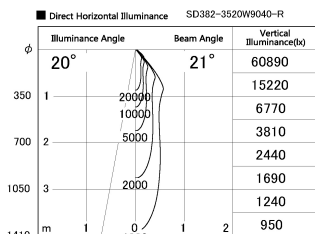

Item no. SD382-3520W9040-R

Series Name: Reflector type cylinder arm tracklight (UL Track) (SD382-R)

Installation	Track mount
Type	Reflector type cylinder arm tracklight (UL Track) (SD382-R)
Fixture wattage	36W
Beam angle	21 deg
Color Temp.	4000K
CRI	Ra>90
Luminous	3838 lm
Body	Die-cast aluminum alloy
Body finish	White
Trim finish	N/A
Reflector finish	N/A
IP Rate	IP20
Light source	COB module
Input Voltage	AC220~240V
Dimming Type	Non-Dimmable
Certificate	CE,CCC
Cut Hole	N/A