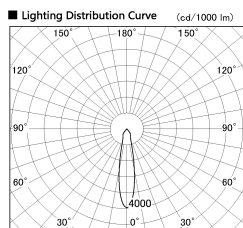

Item no. SD382-3520W9040-R

Series Name: Reflector type cylinder arm tracklight (UL Track) (SD382-R)

Installation	Track mount
Type	Reflector type cylinder arm tracklight (UL Track) (SD382-R)
Fixture wattage	36W
Beam angle	21 deg
Color Temp.	4000K
CRI	Ra>90
Luminous	3838 lm
Body	Die-cast aluminum alloy
Body finish	White
Trim finish	N/A
Reflector finish	N/A
IP Rate	IP20
Light source	COB module
Input Voltage	AC220~240V
Dimming Type	Non-Dimmable
Certificate	CE,CCC
Cut Hole	N/A