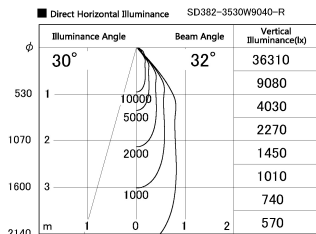

Item no. SD382-3530W9040-R

Series Name: Reflector type cylinder arm tracklight (UL Track) (SD382-R)

Installation	Track mount
Type	Reflector type cylinder arm tracklight (UL Track) (SD382-R)
Fixture wattage	36W
Beam angle	32 deg
Color Temp.	4000K
CRI	Ra>90
Luminous	3889 lm
Body	Die-cast aluminum alloy
Body finish	White
Trim finish	N/A
Reflector finish	N/A
IP Rate	IP20
Light source	COB module
Input Voltage	AC220~240V
Dimming Type	Non-Dimmable
Certificate	CE,CCC
Cut Hole	N/A