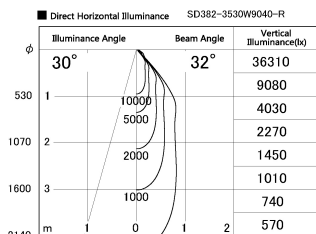

Item no. SD382-3530W9040-R

Series Name: Reflector type cylinder arm tracklight (UL Track) (SD382-R)

Installation	Track mount
Type	Reflector type cylinder arm tracklight (UL Track) (SD382-R)
Fixture wattage	36W
Beam angle	32 deg
Color Temp.	4000K
CRI	Ra>90
Luminous	3889 lm
Body	Die-cast aluminum alloy
Body finish	White
Trim finish	N/A
Reflector finish	N/A
IP Rate	IP20
Light source	COB module
Input Voltage	AC220~240V
Dimming Type	Non-Dimmable
Certificate	CE,CCC
Cut Hole	N/A