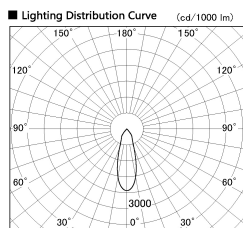

Item no. SD382-3530W9040-R

Series Name: Reflector type cylinder arm tracklight (UL Track) (SD382-R)

Installation	Track mount
Type	Reflector type cylinder arm tracklight (UL Track) (SD382-R)
Fixture wattage	36W
Beam angle	32 deg
Color Temp.	4000K
CRI	Ra>90
Luminous	3889 lm
Body	Die-cast aluminum alloy
Body finish	White
Trim finish	N/A
Reflector finish	N/A
IP Rate	IP20
Light source	COB module
Input Voltage	AC220~240V
Dimming Type	Non-Dimmable
Certificate	CE,CCC
Cut Hole	N/A