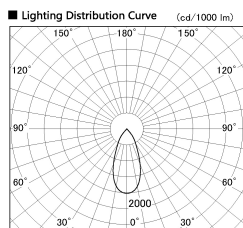

Item no. SD382-3540W9040-R

Series Name: Reflector type cylinder arm tracklight (UL Track) (SD382-R)

Installation	Track mount
Type	Reflector type cylinder arm tracklight (UL Track) (SD382-R)
Fixture wattage	36W
Beam angle	44 deg
Color Temp.	4000K
CRI	Ra>90
Luminous	3888 lm
Body	Die-cast aluminum alloy
Body finish	White
Trim finish	N/A
Reflector finish	N/A
IP Rate	IP20
Light source	COB module
Input Voltage	AC220~240V
Dimming Type	Non-Dimmable
Certificate	CE,CCC
Cut Hole	N/A