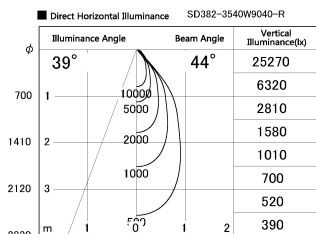

Item no. SD382-3540W9040-R

Series Name: Reflector type cylinder arm tracklight (UL Track) (SD382-R)

Installation	Track mount
Type	Reflector type cylinder arm tracklight (UL Track) (SD382-R)
Fixture wattage	36W
Beam angle	44 deg
Color Temp.	4000K
CRI	Ra>90
Luminous	3888 lm
Body	Die-cast aluminum alloy
Body finish	White
Trim finish	N/A
Reflector finish	N/A
IP Rate	IP20
Light source	COB module
Input Voltage	AC220~240V
Dimming Type	Non-Dimmable
Certificate	CE,CCC
Cut Hole	N/A