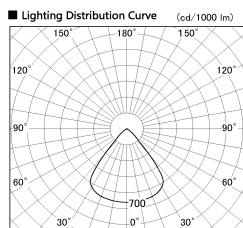

Item no. SD382-3560W9040-R

Series Name: Reflector type cylinder arm tracklight (UL Track) (SD382-R)

Installation	Track mount
Type	Reflector type cylinder arm tracklight (UL Track) (SD382-R)
Fixture wattage	36W
Beam angle	79 deg
Color Temp.	4000K
CRI	Ra>90
Luminous	3348 lm
Body	Die-cast aluminum alloy
Body finish	White
Trim finish	N/A
Reflector finish	N/A
IP Rate	IP20
Light source	COB module
Input Voltage	AC220~240V
Dimming Type	Non-Dimmable
Certificate	CE,CCC
Cut Hole	N/A