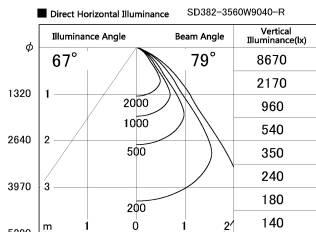

Item no. SD382-3560W9040-R

Series Name: Reflector type cylinder arm tracklight (UL Track) (SD382-R)

Installation	Track mount
Type	Reflector type cylinder arm tracklight (UL Track) (SD382-R)
Fixture wattage	36W
Beam angle	79 deg
Color Temp.	4000K
CRI	Ra>90
Luminous	3348 lm
Body	Die-cast aluminum alloy
Body finish	White
Trim finish	N/A
Reflector finish	N/A
IP Rate	IP20
Light source	COB module
Input Voltage	AC220~240V
Dimming Type	Non-Dimmable
Certificate	CE,CCC
Cut Hole	N/A