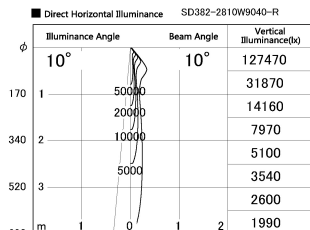

Item no. SD382-2810W9040-R

Series Name: Reflector type cylinder arm tracklight (UL Track) (SD382-R)

Installation	Track mount
Type	Reflector type cylinder arm tracklight (UL Track) (SD382-R)
Fixture wattage	28W
Beam angle	10 deg
Color Temp.	4000K
CRI	Ra>90
Luminous	2389 lm
Body	Die-cast aluminum alloy
Body finish	White
Trim finish	N/A
Reflector finish	N/A
IP Rate	IP20
Light source	COB module
Input Voltage	AC220~240V
Dimming Type	Non-Dimmable
Certificate	CE,CCC
Cut Hole	N/A