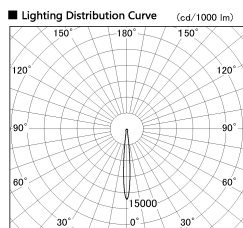

Item no. SD382-2810W9040-R

Series Name: Reflector type cylinder arm tracklight (UL Track) (SD382-R)

Installation	Track mount
Type	Reflector type cylinder arm tracklight (UL Track) (SD382-R)
Fixture wattage	28W
Beam angle	10 deg
Color Temp.	4000K
CRI	Ra>90
Luminous	2389 lm
Body	Die-cast aluminum alloy
Body finish	White
Trim finish	N/A
Reflector finish	N/A
IP Rate	IP20
Light source	COB module
Input Voltage	AC220~240V
Dimming Type	Non-Dimmable
Certificate	CE,CCC
Cut Hole	N/A