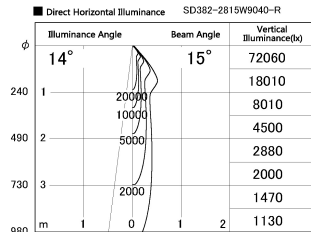

Item no. SD382-2815W9040-R

Series Name: Reflector type cylinder arm tracklight (UL Track) (SD382-R)

Installation	Track mount
Type	Reflector type cylinder arm tracklight (UL Track) (SD382-R)
Fixture wattage	28W
Beam angle	15 deg
Color Temp.	4000K
CRI	Ra>90
Luminous	2840 lm
Body	Die-cast aluminum alloy
Body finish	White
Trim finish	N/A
Reflector finish	N/A
IP Rate	IP20
Light source	COB module
Input Voltage	AC220~240V
Dimming Type	Non-Dimmable
Certificate	CE,CCC
Cut Hole	N/A