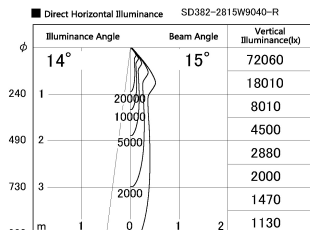

Item no. SD382-2815W9040-R

Series Name: Reflector type cylinder arm tracklight (UL Track) (SD382-R)

Installation	Track mount
Type	Reflector type cylinder arm tracklight (UL Track) (SD382-R)
Fixture wattage	28W
Beam angle	15 deg
Color Temp.	4000K
CRI	Ra>90
Luminous	2840 lm
Body	Die-cast aluminum alloy
Body finish	White
Trim finish	N/A
Reflector finish	N/A
IP Rate	IP20
Light source	COB module
Input Voltage	AC220~240V
Dimming Type	Non-Dimmable
Certificate	CE,CCC
Cut Hole	N/A