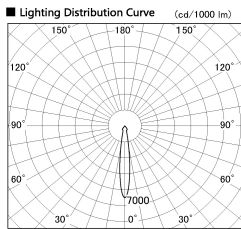

Item no. SD382-2815W9040-R

Series Name: Reflector type cylinder arm tracklight (UL Track) (SD382-R)

Installation	Track mount
Type	Reflector type cylinder arm tracklight (UL Track) (SD382-R)
Fixture wattage	28W
Beam angle	15 deg
Color Temp.	4000K
CRI	Ra>90
Luminous	2840 lm
Body	Die-cast aluminum alloy
Body finish	White
Trim finish	N/A
Reflector finish	N/A
IP Rate	IP20
Light source	COB module
Input Voltage	AC220~240V
Dimming Type	Non-Dimmable
Certificate	CE,CCC
Cut Hole	N/A