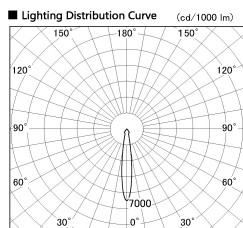

Item no. SD382-2815W9040-R

Series Name: Reflector type cylinder arm tracklight (UL Track) (SD382-R)

Installation	Track mount
Type	Reflector type cylinder arm tracklight (UL Track) (SD382-R)
Fixture wattage	28W
Beam angle	15 deg
Color Temp.	4000K
CRI	Ra>90
Luminous	2840 lm
Body	Die-cast aluminum alloy
Body finish	White
Trim finish	N/A
Reflector finish	N/A
IP Rate	IP20
Light source	COB module
Input Voltage	AC220~240V
Dimming Type	Non-Dimmable
Certificate	CE,CCC
Cut Hole	N/A