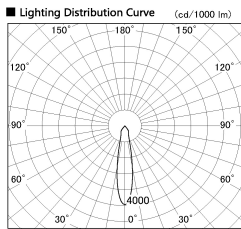

Item no. SD382-2820W9040-R

Series Name: Reflector type cylinder arm tracklight (UL Track) (SD382-R)

Installation	Track mount
Type	Reflector type cylinder arm tracklight (UL Track) (SD382-R)
Fixture wattage	28W
Beam angle	21 deg
Color Temp.	4000K
CRI	Ra>90
Luminous	3043 lm
Body	Die-cast aluminum alloy
Body finish	White
Trim finish	N/A
Reflector finish	N/A
IP Rate	IP20
Light source	COB module
Input Voltage	AC220~240V
Dimming Type	Non-Dimmable
Certificate	CE,CCC
Cut Hole	N/A