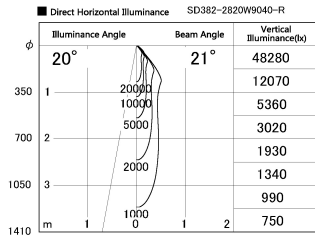

Item no. SD382-2820W9040-R

Series Name: Reflector type cylinder arm tracklight (UL Track) (SD382-R)

Installation	Track mount
Type	Reflector type cylinder arm tracklight (UL Track) (SD382-R)
Fixture wattage	28W
Beam angle	21 deg
Color Temp.	4000K
CRI	Ra>90
Luminous	3043 lm
Body	Die-cast aluminum alloy
Body finish	White
Trim finish	N/A
Reflector finish	N/A
IP Rate	IP20
Light source	COB module
Input Voltage	AC220~240V
Dimming Type	Non-Dimmable
Certificate	CE,CCC
Cut Hole	N/A