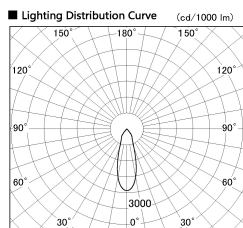

Item no. SD382-2830W9040-R

Series Name: Reflector type cylinder arm tracklight (UL Track) (SD382-R)

Installation	Track mount
Type	Reflector type cylinder arm tracklight (UL Track) (SD382-R)
Fixture wattage	28W
Beam angle	32 deg
Color Temp.	4000K
CRI	Ra>90
Luminous	3084 lm
Body	Die-cast aluminum alloy
Body finish	White
Trim finish	N/A
Reflector finish	N/A
IP Rate	IP20
Light source	COB module
Input Voltage	AC220~240V
Dimming Type	Non-Dimmable
Certificate	CE,CCC
Cut Hole	N/A