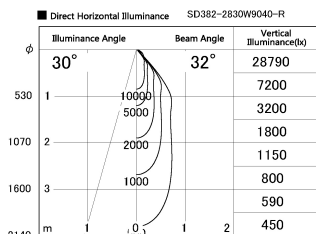

Item no. SD382-2830W9040-R

Series Name: Reflector type cylinder arm tracklight (UL Track) (SD382-R)

Installation	Track mount
Type	Reflector type cylinder arm tracklight (UL Track) (SD382-R)
Fixture wattage	28W
Beam angle	32 deg
Color Temp.	4000K
CRI	Ra>90
Luminous	3084 lm
Body	Die-cast aluminum alloy
Body finish	White
Trim finish	N/A
Reflector finish	N/A
IP Rate	IP20
Light source	COB module
Input Voltage	AC220~240V
Dimming Type	Non-Dimmable
Certificate	CE,CCC
Cut Hole	N/A