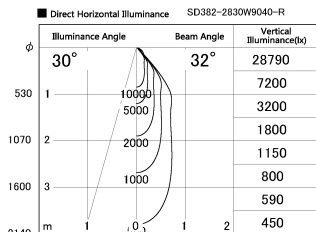

Item no. SD382-2830W9040-R

Series Name: Reflector type cylinder arm tracklight (UL Track) (SD382-R)

Installation	Track mount
Type	Reflector type cylinder arm tracklight (UL Track) (SD382-R)
Fixture wattage	28W
Beam angle	32 deg
Color Temp.	4000K
CRI	Ra>90
Luminous	3084 lm
Body	Die-cast aluminum alloy
Body finish	White
Trim finish	N/A
Reflector finish	N/A
IP Rate	IP20
Light source	COB module
Input Voltage	AC220~240V
Dimming Type	Non-Dimmable
Certificate	CE,CCC
Cut Hole	N/A