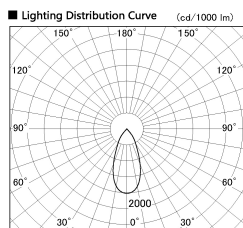

Item no. SD382-2840W9040-R

Series Name: Reflector type cylinder arm tracklight (UL Track) (SD382-R)

Installation	Track mount
Type	Reflector type cylinder arm tracklight (UL Track) (SD382-R)
Fixture wattage	28W
Beam angle	44 deg
Color Temp.	4000K
CRI	Ra>90
Luminous	3083 lm
Body	Die-cast aluminum alloy
Body finish	White
Trim finish	N/A
Reflector finish	N/A
IP Rate	IP20
Light source	COB module
Input Voltage	AC220~240V
Dimming Type	Non-Dimmable
Certificate	CE,CCC
Cut Hole	N/A