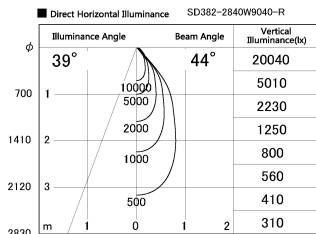

Item no. SD382-2840W9040-R

Series Name: Reflector type cylinder arm tracklight (UL Track) (SD382-R)

Installation	Track mount
Type	Reflector type cylinder arm tracklight (UL Track) (SD382-R)
Fixture wattage	28W
Beam angle	44 deg
Color Temp.	4000K
CRI	Ra>90
Luminous	3083 lm
Body	Die-cast aluminum alloy
Body finish	White
Trim finish	N/A
Reflector finish	N/A
IP Rate	IP20
Light source	COB module
Input Voltage	AC220~240V
Dimming Type	Non-Dimmable
Certificate	CE,CCC
Cut Hole	N/A