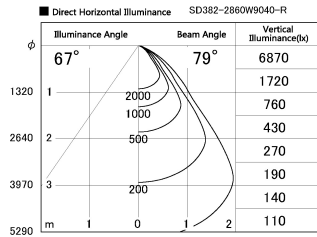

Item no. SD382-2860W9040-R

Series Name: Reflector type cylinder arm tracklight (UL Track) (SD382-R)

Installation	Track mount
Type	Reflector type cylinder arm tracklight (UL Track) (SD382-R)
Fixture wattage	28W
Beam angle	79 deg
Color Temp.	4000K
CRI	Ra>90
Luminous	2655 lm
Body	Die-cast aluminum alloy
Body finish	White
Trim finish	N/A
Reflector finish	N/A
IP Rate	IP20
Light source	COB module
Input Voltage	AC220~240V
Dimming Type	Non-Dimmable
Certificate	CE,CCC
Cut Hole	N/A