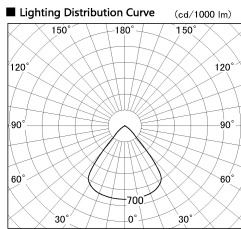

Item no. SD382-2860W9040-R

Series Name: Reflector type cylinder arm tracklight (UL Track) (SD382-R)

Installation	Track mount
Type	Reflector type cylinder arm tracklight (UL Track) (SD382-R)
Fixture wattage	28W
Beam angle	79 deg
Color Temp.	4000K
CRI	Ra>90
Luminous	2655 lm
Body	Die-cast aluminum alloy
Body finish	White
Trim finish	N/A
Reflector finish	N/A
IP Rate	IP20
Light source	COB module
Input Voltage	AC220~240V
Dimming Type	Non-Dimmable
Certificate	CE,CCC
Cut Hole	N/A