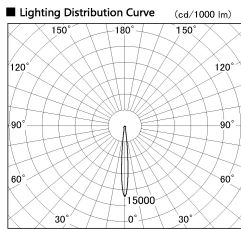

Item no. SD382-2610W9040-R

Series Name: Reflector type cylinder arm tracklight (UL Track) (SD382-R)

Installation	Track mount
Type	Reflector type cylinder arm tracklight (UL Track) (SD382-R)
Fixture wattage	24W
Beam angle	10 deg
Color Temp.	4000K
CRI	Ra>90
Luminous	2087 lm
Body	Die-cast aluminum alloy
Body finish	White
Trim finish	N/A
Reflector finish	N/A
IP Rate	IP20
Light source	COB module
Input Voltage	AC220~240V
Dimming Type	Non-Dimmable
Certificate	CE,CCC
Cut Hole	N/A