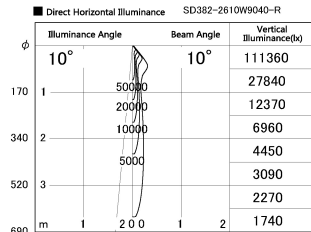

Item no. SD382-2610W9040-R

Series Name: Reflector type cylinder arm tracklight (UL Track) (SD382-R)

Installation	Track mount
Type	Reflector type cylinder arm tracklight (UL Track) (SD382-R)
Fixture wattage	24W
Beam angle	10 deg
Color Temp.	4000K
CRI	Ra>90
Luminous	2087 lm
Body	Die-cast aluminum alloy
Body finish	White
Trim finish	N/A
Reflector finish	N/A
IP Rate	IP20
Light source	COB module
Input Voltage	AC220~240V
Dimming Type	Non-Dimmable
Certificate	CE,CCC
Cut Hole	N/A