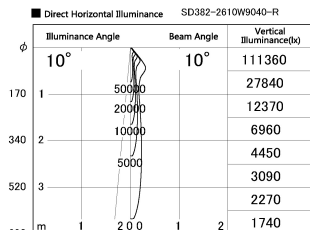

Item no. SD382-2610W9040-R

Series Name: Reflector type cylinder arm tracklight (UL Track) (SD382-R)

Installation	Track mount
Type	Reflector type cylinder arm tracklight (UL Track) (SD382-R)
Fixture wattage	24W
Beam angle	10 deg
Color Temp.	4000K
CRI	Ra>90
Luminous	2087 lm
Body	Die-cast aluminum alloy
Body finish	White
Trim finish	N/A
Reflector finish	N/A
IP Rate	IP20
Light source	COB module
Input Voltage	AC220~240V
Dimming Type	Non-Dimmable
Certificate	CE,CCC
Cut Hole	N/A