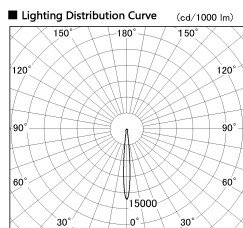

Item no. SD382-2610W9040-R

Series Name: Reflector type cylinder arm tracklight (UL Track) (SD382-R)

Installation	Track mount
Type	Reflector type cylinder arm tracklight (UL Track) (SD382-R)
Fixture wattage	24W
Beam angle	10 deg
Color Temp.	4000K
CRI	Ra>90
Luminous	2087 lm
Body	Die-cast aluminum alloy
Body finish	White
Trim finish	N/A
Reflector finish	N/A
IP Rate	IP20
Light source	COB module
Input Voltage	AC220~240V
Dimming Type	Non-Dimmable
Certificate	CE,CCC
Cut Hole	N/A