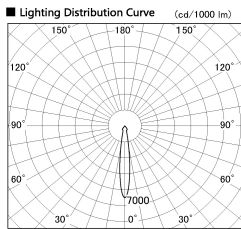

Item no. SD382-2615W9040-R

Series Name: Reflector type cylinder arm tracklight (UL Track) (SD382-R)

Installation	Track mount
Type	Reflector type cylinder arm tracklight (UL Track) (SD382-R)
Fixture wattage	24W
Beam angle	15 deg
Color Temp.	4000K
CRI	Ra>90
Luminous	2457 lm
Body	Die-cast aluminum alloy
Body finish	White
Trim finish	N/A
Reflector finish	N/A
IP Rate	IP20
Light source	COB module
Input Voltage	AC220~240V
Dimming Type	Non-Dimmable
Certificate	CE,CCC
Cut Hole	N/A