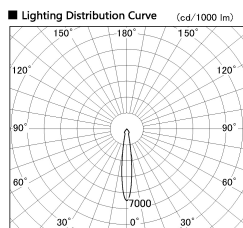

Item no. SD382-2615W9040-R

Series Name: Reflector type cylinder arm tracklight (UL Track) (SD382-R)

Installation	Track mount
Type	Reflector type cylinder arm tracklight (UL Track) (SD382-R)
Fixture wattage	24W
Beam angle	15 deg
Color Temp.	4000K
CRI	Ra>90
Luminous	2457 lm
Body	Die-cast aluminum alloy
Body finish	White
Trim finish	N/A
Reflector finish	N/A
IP Rate	IP20
Light source	COB module
Input Voltage	AC220~240V
Dimming Type	Non-Dimmable
Certificate	CE,CCC
Cut Hole	N/A