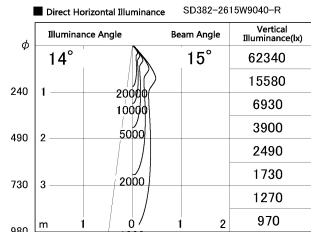

Item no. SD382-2615W9040-R

Series Name: Reflector type cylinder arm tracklight (UL Track) (SD382-R)

Installation	Track mount
Type	Reflector type cylinder arm tracklight (UL Track) (SD382-R)
Fixture wattage	24W
Beam angle	15 deg
Color Temp.	4000K
CRI	Ra>90
Luminous	2457 lm
Body	Die-cast aluminum alloy
Body finish	White
Trim finish	N/A
Reflector finish	N/A
IP Rate	IP20
Light source	COB module
Input Voltage	AC220~240V
Dimming Type	Non-Dimmable
Certificate	CE,CCC
Cut Hole	N/A