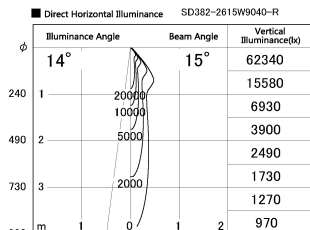

Item no. SD382-2615W9040-R

Series Name: Reflector type cylinder arm tracklight (UL Track) (SD382-R)

Installation	Track mount
Type	Reflector type cylinder arm tracklight (UL Track) (SD382-R)
Fixture wattage	24W
Beam angle	15 deg
Color Temp.	4000K
CRI	Ra>90
Luminous	2457 lm
Body	Die-cast aluminum alloy
Body finish	White
Trim finish	N/A
Reflector finish	N/A
IP Rate	IP20
Light source	COB module
Input Voltage	AC220~240V
Dimming Type	Non-Dimmable
Certificate	CE,CCC
Cut Hole	N/A