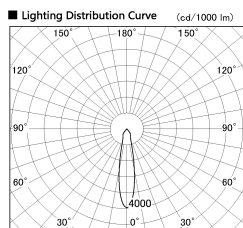

Item no. SD382-2620W9040-R

Series Name: Reflector type cylinder arm tracklight (UL Track) (SD382-R)

Installation	Track mount
Type	Reflector type cylinder arm tracklight (UL Track) (SD382-R)
Fixture wattage	24W
Beam angle	21 deg
Color Temp.	4000K
CRI	Ra>90
Luminous	2632 lm
Body	Die-cast aluminum alloy
Body finish	White
Trim finish	N/A
Reflector finish	N/A
IP Rate	IP20
Light source	COB module
Input Voltage	AC220~240V
Dimming Type	Non-Dimmable
Certificate	CE,CCC
Cut Hole	N/A