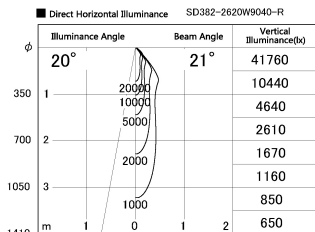

Item no. SD382-2620W9040-R

Series Name: Reflector type cylinder arm tracklight (UL Track) (SD382-R)

Installation	Track mount
Type	Reflector type cylinder arm tracklight (UL Track) (SD382-R)
Fixture wattage	24W
Beam angle	21 deg
Color Temp.	4000K
CRI	Ra>90
Luminous	2632 lm
Body	Die-cast aluminum alloy
Body finish	White
Trim finish	N/A
Reflector finish	N/A
IP Rate	IP20
Light source	COB module
Input Voltage	AC220~240V
Dimming Type	Non-Dimmable
Certificate	CE,CCC
Cut Hole	N/A