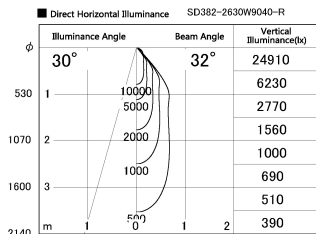

Item no. SD382-2630W9040-R

Series Name: Reflector type cylinder arm tracklight (UL Track) (SD382-R)

Installation	Track mount
Type	Reflector type cylinder arm tracklight (UL Track) (SD382-R)
Fixture wattage	24W
Beam angle	32 deg
Color Temp.	4000K
CRI	Ra>90
Luminous	2668 lm
Body	Die-cast aluminum alloy
Body finish	White
Trim finish	N/A
Reflector finish	N/A
IP Rate	IP20
Light source	COB module
Input Voltage	AC220~240V
Dimming Type	Non-Dimmable
Certificate	CE,CCC
Cut Hole	N/A