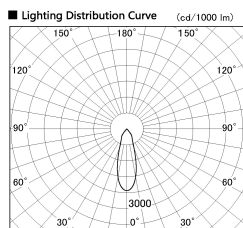

Item no. SD382-2630W9040-R

Series Name: Reflector type cylinder arm tracklight (UL Track) (SD382-R)

Installation	Track mount
Type	Reflector type cylinder arm tracklight (UL Track) (SD382-R)
Fixture wattage	24W
Beam angle	32 deg
Color Temp.	4000K
CRI	Ra>90
Luminous	2668 lm
Body	Die-cast aluminum alloy
Body finish	White
Trim finish	N/A
Reflector finish	N/A
IP Rate	IP20
Light source	COB module
Input Voltage	AC220~240V
Dimming Type	Non-Dimmable
Certificate	CE,CCC
Cut Hole	N/A