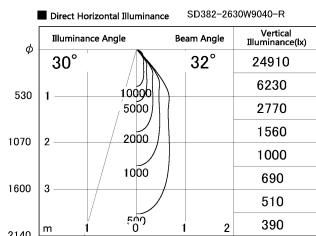

Item no. SD382-2630W9040-R

Series Name: Reflector type cylinder arm tracklight (UL Track) (SD382-R)

Installation	Track mount
Type	Reflector type cylinder arm tracklight (UL Track) (SD382-R)
Fixture wattage	24W
Beam angle	32 deg
Color Temp.	4000K
CRI	Ra>90
Luminous	2668 lm
Body	Die-cast aluminum alloy
Body finish	White
Trim finish	N/A
Reflector finish	N/A
IP Rate	IP20
Light source	COB module
Input Voltage	AC220~240V
Dimming Type	Non-Dimmable
Certificate	CE,CCC
Cut Hole	N/A