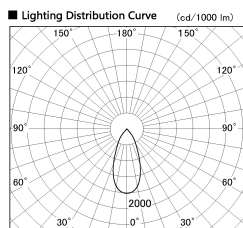

Item no. SD382-2640W9040-R

Series Name: Reflector type cylinder arm tracklight (UL Track) (SD382-R)

Installation	Track mount
Type	Reflector type cylinder arm tracklight (UL Track) (SD382-R)
Fixture wattage	24W
Beam angle	44 deg
Color Temp.	4000K
CRI	Ra>90
Luminous	2667 lm
Body	Die-cast aluminum alloy
Body finish	White
Trim finish	N/A
Reflector finish	N/A
IP Rate	IP20
Light source	COB module
Input Voltage	AC220~240V
Dimming Type	Non-Dimmable
Certificate	CE,CCC
Cut Hole	N/A