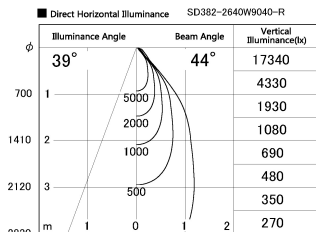

Item no. SD382-2640W9040-R

Series Name: Reflector type cylinder arm tracklight (UL Track) (SD382-R)

Installation	Track mount
Type	Reflector type cylinder arm tracklight (UL Track) (SD382-R)
Fixture wattage	24W
Beam angle	44 deg
Color Temp.	4000K
CRI	Ra>90
Luminous	2667 lm
Body	Die-cast aluminum alloy
Body finish	White
Trim finish	N/A
Reflector finish	N/A
IP Rate	IP20
Light source	COB module
Input Voltage	AC220~240V
Dimming Type	Non-Dimmable
Certificate	CE,CCC
Cut Hole	N/A