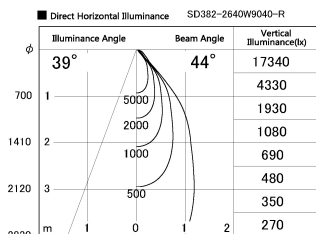

Item no. SD382-2640W9040-R

Series Name: Reflector type cylinder arm tracklight (UL Track) (SD382-R)

Installation	Track mount
Type	Reflector type cylinder arm tracklight (UL Track) (SD382-R)
Fixture wattage	24W
Beam angle	44 deg
Color Temp.	4000K
CRI	Ra>90
Luminous	2667 lm
Body	Die-cast aluminum alloy
Body finish	White
Trim finish	N/A
Reflector finish	N/A
IP Rate	IP20
Light source	COB module
Input Voltage	AC220~240V
Dimming Type	Non-Dimmable
Certificate	CE,CCC
Cut Hole	N/A