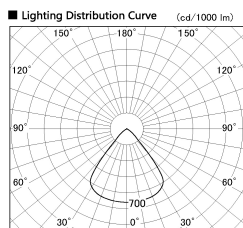

Item no. SD382-2660W9040-R

Series Name: Reflector type cylinder arm tracklight (UL Track) (SD382-R)

Installation	Track mount
Type	Reflector type cylinder arm tracklight (UL Track) (SD382-R)
Fixture wattage	24W
Beam angle	79 deg
Color Temp.	4000K
CRI	Ra>90
Luminous	2296 lm
Body	Die-cast aluminum alloy
Body finish	White
Trim finish	N/A
Reflector finish	N/A
IP Rate	IP20
Light source	COB module
Input Voltage	AC220~240V
Dimming Type	Non-Dimmable
Certificate	CE,CCC
Cut Hole	N/A