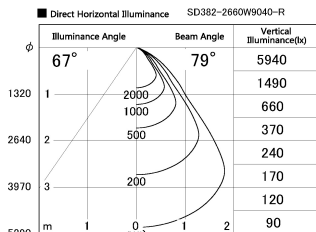

Item no. SD382-2660W9040-R

Series Name: Reflector type cylinder arm tracklight (UL Track) (SD382-R)

Installation	Track mount
Type	Reflector type cylinder arm tracklight (UL Track) (SD382-R)
Fixture wattage	24W
Beam angle	79 deg
Color Temp.	4000K
CRI	Ra>90
Luminous	2296 lm
Body	Die-cast aluminum alloy
Body finish	White
Trim finish	N/A
Reflector finish	N/A
IP Rate	IP20
Light source	COB module
Input Voltage	AC220~240V
Dimming Type	Non-Dimmable
Certificate	CE,CCC
Cut Hole	N/A