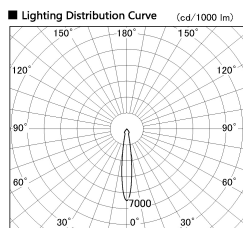

Item no. SD382-2015W9040-R

Series Name: Reflector type cylinder arm tracklight (UL Track) (SD382-R)

■ Direct Horizontal Illuminance SD382-2015W9040-R

Illuminance Angle	Beam Angle	Vertical Illuminance (lx)
14°	15°	52390
1		13100
240	2000	10000
	5000	5820
490	2	3270
		2100
730	3	1460
		1070
980	m	820

Installation	Track mount
Type	Reflector type cylinder arm tracklight (UL Track) (SD382-R)
Fixture wattage	21W
Beam angle	15 deg
Color Temp.	4000K
CRI	Ra>90
Luminous	2065 lm
Body	Die-cast aluminum alloy
Body finish	White
Trim finish	N/A
Reflector finish	N/A
IP Rate	IP20
Light source	COB module
Input Voltage	AC220~240V
Dimming Type	Non-Dimmable
Certificate	CE,CCC
Cut Hole	N/A