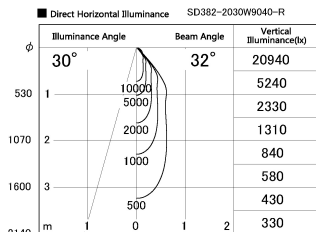

Item no. SD382-2030W9040-R

Series Name: Reflector type cylinder arm tracklight (UL Track) (SD382-R)

Installation	Track mount
Type	Reflector type cylinder arm tracklight (UL Track) (SD382-R)
Fixture wattage	21W
Beam angle	32 deg
Color Temp.	4000K
CRI	Ra>90
Luminous	2243 lm
Body	Die-cast aluminum alloy
Body finish	White
Trim finish	N/A
Reflector finish	N/A
IP Rate	IP20
Light source	COB module
Input Voltage	AC220~240V
Dimming Type	Non-Dimmable
Certificate	CE,CCC
Cut Hole	N/A