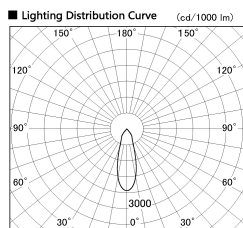

Item no. SD382-2030W9040-R

Series Name: Reflector type cylinder arm tracklight (UL Track) (SD382-R)

Installation	Track mount
Type	Reflector type cylinder arm tracklight (UL Track) (SD382-R)
Fixture wattage	21W
Beam angle	32 deg
Color Temp.	4000K
CRI	Ra>90
Luminous	2243 lm
Body	Die-cast aluminum alloy
Body finish	White
Trim finish	N/A
Reflector finish	N/A
IP Rate	IP20
Light source	COB module
Input Voltage	AC220~240V
Dimming Type	Non-Dimmable
Certificate	CE,CCC
Cut Hole	N/A