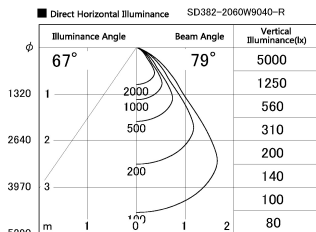

Item no. SD382-2060W9040-R

Series Name: Reflector type cylinder arm tracklight (UL Track) (SD382-R)

Installation	Track mount
Type	Reflector type cylinder arm tracklight (UL Track) (SD382-R)
Fixture wattage	21W
Beam angle	79 deg
Color Temp.	4000K
CRI	Ra>90
Luminous	1931 lm
Body	Die-cast aluminum alloy
Body finish	White
Trim finish	N/A
Reflector finish	N/A
IP Rate	IP20
Light source	COB module
Input Voltage	AC220~240V
Dimming Type	Non-Dimmable
Certificate	CE,CCC
Cut Hole	N/A