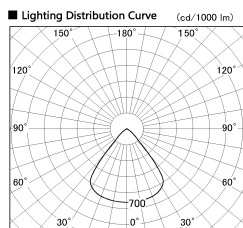

Item no. SD382-2060W9040-R

Series Name: Reflector type cylinder arm tracklight (UL Track) (SD382-R)

Installation	Track mount
Type	Reflector type cylinder arm tracklight (UL Track) (SD382-R)
Fixture wattage	21W
Beam angle	79 deg
Color Temp.	4000K
CRI	Ra>90
Luminous	1931 lm
Body	Die-cast aluminum alloy
Body finish	White
Trim finish	N/A
Reflector finish	N/A
IP Rate	IP20
Light source	COB module
Input Voltage	AC220~240V
Dimming Type	Non-Dimmable
Certificate	CE,CCC
Cut Hole	N/A