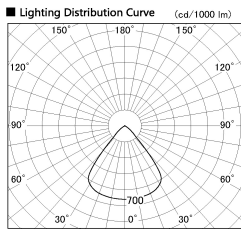

Item no. SD382-2060W9040-R

Series Name: Reflector type cylinder arm tracklight (UL Track) (SD382-R)

Installation	Track mount
Type	Reflector type cylinder arm tracklight (UL Track) (SD382-R)
Fixture wattage	21W
Beam angle	79 deg
Color Temp.	4000K
CRI	Ra>90
Luminous	1931 lm
Body	Die-cast aluminum alloy
Body finish	White
Trim finish	N/A
Reflector finish	N/A
IP Rate	IP20
Light source	COB module
Input Voltage	AC220~240V
Dimming Type	Non-Dimmable
Certificate	CE,CCC
Cut Hole	N/A