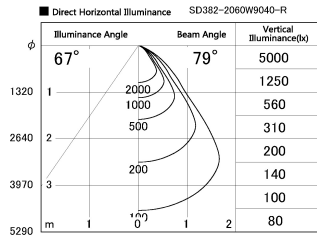

Item no. SD382-2060W9040-R

Series Name: Reflector type cylinder arm tracklight (UL Track) (SD382-R)

Installation	Track mount
Type	Reflector type cylinder arm tracklight (UL Track) (SD382-R)
Fixture wattage	21W
Beam angle	79 deg
Color Temp.	4000K
CRI	Ra>90
Luminous	1931 lm
Body	Die-cast aluminum alloy
Body finish	White
Trim finish	N/A
Reflector finish	N/A
IP Rate	IP20
Light source	COB module
Input Voltage	AC220~240V
Dimming Type	Non-Dimmable
Certificate	CE,CCC
Cut Hole	N/A