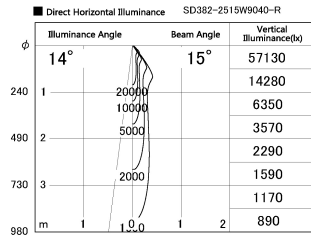

Item no. SD382-2515W9040-R

Series Name: Reflector type cylinder arm tracklight (UL Track) (SD382-R)

Installation	Track mount
Type	Reflector type cylinder arm tracklight (UL Track) (SD382-R)
Fixture wattage	24W
Beam angle	15 deg
Color Temp.	4000K
CRI	Ra>90
Luminous	1950 lm
Body	Die-cast aluminum alloy
Body finish	White
Trim finish	N/A
Reflector finish	N/A
IP Rate	IP20
Light source	COB module
Input Voltage	AC220~240V
Dimming Type	Non-Dimmable
Certificate	CE,CCC
Cut Hole	N/A