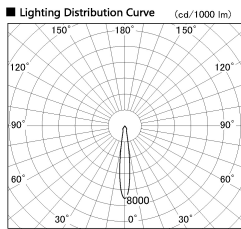

Item no. SD382-2515W9040-R

Series Name: Reflector type cylinder arm tracklight (UL Track) (SD382-R)

Installation	Track mount
Type	Reflector type cylinder arm tracklight (UL Track) (SD382-R)
Fixture wattage	24W
Beam angle	15 deg
Color Temp.	4000K
CRI	Ra>90
Luminous	1950 lm
Body	Die-cast aluminum alloy
Body finish	White
Trim finish	N/A
Reflector finish	N/A
IP Rate	IP20
Light source	COB module
Input Voltage	AC220~240V
Dimming Type	Non-Dimmable
Certificate	CE,CCC
Cut Hole	N/A