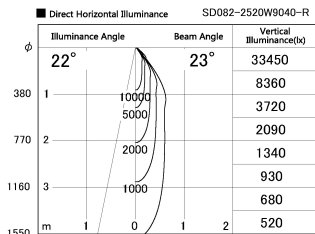

Item no. SD382-2520W9040-R

Series Name: Reflector type cylinder arm tracklight (UL Track) (SD382-R)

Installation	Track mount
Type	Reflector type cylinder arm tracklight (UL Track) (SD382-R)
Fixture wattage	24W
Beam angle	23 deg
Color Temp.	4000K
CRI	Ra>90
Luminous	2350 lm
Body	Die-cast aluminum alloy
Body finish	White
Trim finish	N/A
Reflector finish	N/A
IP Rate	IP20
Light source	COB module
Input Voltage	AC220~240V
Dimming Type	Non-Dimmable
Certificate	CE,CCC
Cut Hole	N/A