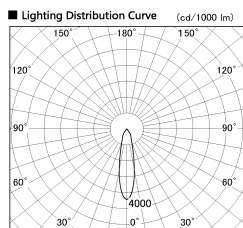

Item no. SD382-2520W9040-R

Series Name: Reflector type cylinder arm tracklight (UL Track) (SD382-R)

Installation	Track mount
Type	Reflector type cylinder arm tracklight (UL Track) (SD382-R)
Fixture wattage	24W
Beam angle	23 deg
Color Temp.	4000K
CRI	Ra>90
Luminous	2350 lm
Body	Die-cast aluminum alloy
Body finish	White
Trim finish	N/A
Reflector finish	N/A
IP Rate	IP20
Light source	COB module
Input Voltage	AC220~240V
Dimming Type	Non-Dimmable
Certificate	CE,CCC
Cut Hole	N/A