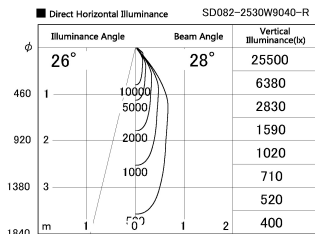

Item no. SD382-2530W9040-R

Series Name: Reflector type cylinder arm tracklight (UL Track) (SD382-R)

Installation	Track mount
Type	Reflector type cylinder arm tracklight (UL Track) (SD382-R)
Fixture wattage	24W
Beam angle	28 deg
Color Temp.	4000K
CRI	Ra>90
Luminous	2364 lm
Body	Die-cast aluminum alloy
Body finish	White
Trim finish	N/A
Reflector finish	N/A
IP Rate	IP20
Light source	COB module
Input Voltage	AC220~240V
Dimming Type	Non-Dimmable
Certificate	CE,CCC
Cut Hole	N/A