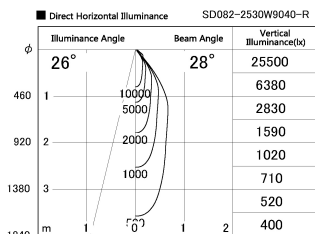

Item no. SD382-2530W9040-R

Series Name: Reflector type cylinder arm tracklight (UL Track) (SD382-R)

Installation	Track mount
Type	Reflector type cylinder arm tracklight (UL Track) (SD382-R)
Fixture wattage	24W
Beam angle	28 deg
Color Temp.	4000K
CRI	Ra>90
Luminous	2364 lm
Body	Die-castaluminumalloy
Body finish	White
Trim finish	N/A
Reflector finish	N/A
IP Rate	IP20
Light source	COB module
Input Voltage	AC220~240V
Dimming Type	Non-Dimmable
Certificate	CE,CCC
Cut Hole	N/A