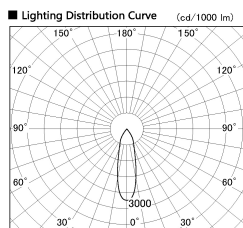

Item no. SD382-2530W9040-R

Series Name: Reflector type cylinder arm tracklight (UL Track) (SD382-R)

Installation	Track mount
Type	Reflector type cylinder arm tracklight (UL Track) (SD382-R)
Fixture wattage	24W
Beam angle	28 deg
Color Temp.	4000K
CRI	Ra>90
Luminous	2364 lm
Body	Die-cast aluminum alloy
Body finish	White
Trim finish	N/A
Reflector finish	N/A
IP Rate	IP20
Light source	COB module
Input Voltage	AC220~240V
Dimming Type	Non-Dimmable
Certificate	CE,CCC
Cut Hole	N/A