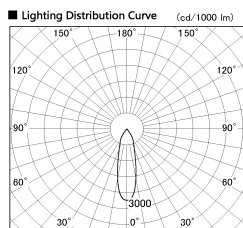

Item no. SD382-2530W9040-R

Series Name: Reflector type cylinder arm tracklight (UL Track) (SD382-R)

Installation	Track mount
Type	Reflector type cylinder arm tracklight (UL Track) (SD382-R)
Fixture wattage	24W
Beam angle	28 deg
Color Temp.	4000K
CRI	Ra>90
Luminous	2364 lm
Body	Die-castaluminumalloy
Body finish	White
Trim finish	N/A
Reflector finish	N/A
IP Rate	IP20
Light source	COB module
Input Voltage	AC220~240V
Dimming Type	Non-Dimmable
Certificate	CE,CCC
Cut Hole	N/A