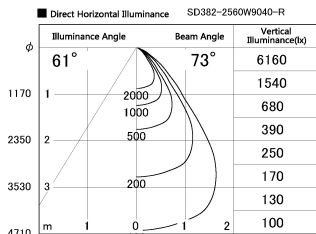

Item no. SD382-2560W9040-R

Series Name: Reflector type cylinder arm tracklight (UL Track) (SD382-R)

Installation	Track mount
Type	Reflector type cylinder arm tracklight (UL Track) (SD382-R)
Fixture wattage	24W
Beam angle	73 deg
Color Temp.	4000K
CRI	Ra>90
Luminous	2021 lm
Body	Die-cast aluminum alloy
Body finish	White
Trim finish	N/A
Reflector finish	N/A
IP Rate	IP20
Light source	COB module
Input Voltage	AC220~240V
Dimming Type	Non-Dimmable
Certificate	CE,CCC
Cut Hole	N/A