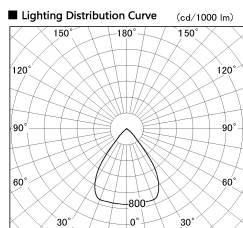

Item no. SD382-2560W9040-R

Series Name: Reflector type cylinder arm tracklight (UL Track) (SD382-R)

Installation	Track mount
Type	Reflector type cylinder arm tracklight (UL Track) (SD382-R)
Fixture wattage	24W
Beam angle	73 deg
Color Temp.	4000K
CRI	Ra>90
Luminous	2021 lm
Body	Die-cast aluminum alloy
Body finish	White
Trim finish	N/A
Reflector finish	N/A
IP Rate	IP20
Light source	COB module
Input Voltage	AC220~240V
Dimming Type	Non-Dimmable
Certificate	CE,CCC
Cut Hole	N/A