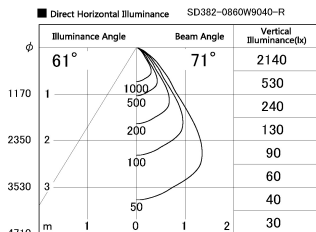

Item no. SD382-0860W9040-R

Series Name: Reflector type cylinder arm tracklight (UL Track) (SD382-R)

Installation	Track mount
Type	Reflector type cylinder arm tracklight (UL Track) (SD382-R)
Fixture wattage	7.5W
Beam angle	71 deg
Color Temp.	4000K
CRI	Ra>90
Luminous	643 lm
Body	Die-cast aluminum alloy
Body finish	White
Trim finish	N/A
Reflector finish	N/A
IP Rate	IP20
Light source	COB module
Input Voltage	AC220~240V
Dimming Type	Non-Dimmable
Certificate	CE,CCC
Cut Hole	N/A