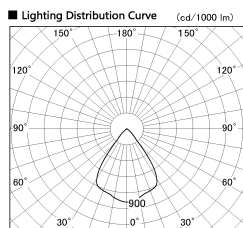

Item no. SD382-0860W9040-R

Series Name: Reflector type cylinder arm tracklight (UL Track) (SD382-R)

Installation	Track mount
Type	Reflector type cylinder arm tracklight (UL Track) (SD382-R)
Fixture wattage	7.5W
Beam angle	71 deg
Color Temp.	4000K
CRI	Ra>90
Luminous	643 lm
Body	Die-cast aluminum alloy
Body finish	White
Trim finish	N/A
Reflector finish	N/A
IP Rate	IP20
Light source	COB module
Input Voltage	AC220~240V
Dimming Type	Non-Dimmable
Certificate	CE,CCC
Cut Hole	N/A