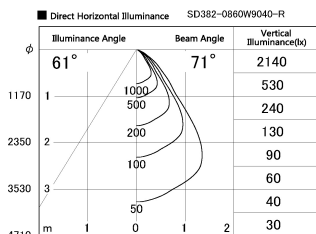

Item no. SD382-0860W9040-R

Series Name: Reflector type cylinder arm tracklight (UL Track) (SD382-R)

Installation	Track mount
Type	Reflector type cylinder arm tracklight (UL Track) (SD382-R)
Fixture wattage	7.5W
Beam angle	71 deg
Color Temp.	4000K
CRI	Ra>90
Luminous	643 lm
Body	Die-cast aluminum alloy
Body finish	White
Trim finish	N/A
Reflector finish	N/A
IP Rate	IP20
Light source	COB module
Input Voltage	AC220~240V
Dimming Type	Non-Dimmable
Certificate	CE,CCC
Cut Hole	N/A