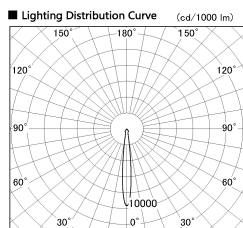

Item no. SD382-3515B9027-R

Series Name: Reflector type cylinder arm tracklight (UL Track) (SD382-R)

Installation	Track mount
Type	Reflector type cylinder arm tracklight (UL Track) (SD382-R)
Fixture wattage	36W
Beam angle	12 deg
Color Temp.	2700K
CRI	Ra>90
Luminous	2931 lm
Body	Die-cast aluminum alloy
Body finish	Black
Trim finish	N/A
Reflector finish	N/A
IP Rate	IP20
Light source	COB module
Input Voltage	AC220~240V
Dimming Type	Non-Dimmable
Certificate	CE,CCC
Cut Hole	N/A