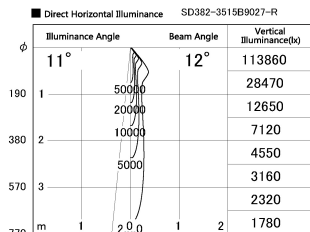

Item no. SD382-3515B9027-R

Series Name: Reflector type cylinder arm tracklight (UL Track) (SD382-R)

Installation	Track mount
Type	Reflector type cylinder arm tracklight (UL Track) (SD382-R)
Fixture wattage	36W
Beam angle	12 deg
Color Temp.	2700K
CRI	Ra>90
Luminous	2931 lm
Body	Die-cast aluminum alloy
Body finish	Black
Trim finish	N/A
Reflector finish	N/A
IP Rate	IP20
Light source	COB module
Input Voltage	AC220~240V
Dimming Type	Non-Dimmable
Certificate	CE,CCC
Cut Hole	N/A