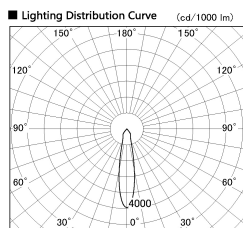

Item no. SD382-3520B9027-R

Series Name: Reflector type cylinder arm tracklight (UL Track) (SD382-R)

Installation	Track mount
Type	Reflector type cylinder arm tracklight (UL Track) (SD382-R)
Fixture wattage	36W
Beam angle	21 deg
Color Temp.	2700K
CRI	Ra>90
Luminous	3747 lm
Body	Die-cast aluminum alloy
Body finish	Black
Trim finish	N/A
Reflector finish	N/A
IP Rate	IP20
Light source	COB module
Input Voltage	AC220~240V
Dimming Type	Non-Dimmable
Certificate	CE,CCC
Cut Hole	N/A