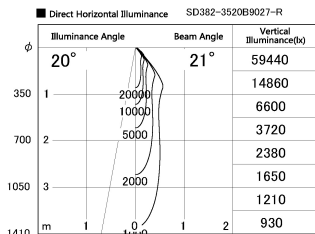

Item no. SD382-3520B9027-R

Series Name: Reflector type cylinder arm tracklight (UL Track) (SD382-R)

Installation	Track mount
Type	Reflector type cylinder arm tracklight (UL Track) (SD382-R)
Fixture wattage	36W
Beam angle	21 deg
Color Temp.	2700K
CRI	Ra>90
Luminous	3747 lm
Body	Die-cast aluminum alloy
Body finish	Black
Trim finish	N/A
Reflector finish	N/A
IP Rate	IP20
Light source	COB module
Input Voltage	AC220~240V
Dimming Type	Non-Dimmable
Certificate	CE,CCC
Cut Hole	N/A