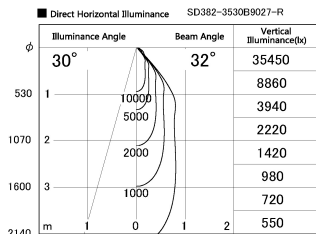

Item no. SD382-3530B9027-R

Series Name: Reflector type cylinder arm tracklight (UL Track) (SD382-R)

Installation	Track mount
Type	Reflector type cylinder arm tracklight (UL Track) (SD382-R)
Fixture wattage	36W
Beam angle	32 deg
Color Temp.	2700K
CRI	Ra>90
Luminous	3797 lm
Body	Die-cast aluminum alloy
Body finish	Black
Trim finish	N/A
Reflector finish	N/A
IP Rate	IP20
Light source	COB module
Input Voltage	AC220~240V
Dimming Type	Non-Dimmable
Certificate	CE,CCC
Cut Hole	N/A