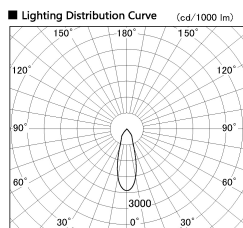

Item no. SD382-3530B9027-R

Series Name: Reflector type cylinder arm tracklight (UL Track) (SD382-R)

Installation	Track mount
Type	Reflector type cylinder arm tracklight (UL Track) (SD382-R)
Fixture wattage	36W
Beam angle	32 deg
Color Temp.	2700K
CRI	Ra>90
Luminous	3797 lm
Body	Die-cast aluminum alloy
Body finish	Black
Trim finish	N/A
Reflector finish	N/A
IP Rate	IP20
Light source	COB module
Input Voltage	AC220~240V
Dimming Type	Non-Dimmable
Certificate	CE,CCC
Cut Hole	N/A