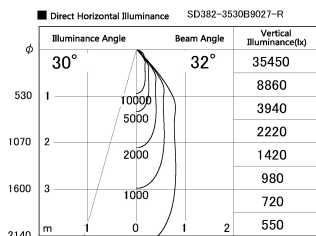

Item no. SD382-3530B9027-R

Series Name: Reflector type cylinder arm tracklight (UL Track) (SD382-R)

Installation	Track mount
Type	Reflector type cylinder arm tracklight (UL Track) (SD382-R)
Fixture wattage	36W
Beam angle	32 deg
Color Temp.	2700K
CRI	Ra>90
Luminous	3797 lm
Body	Die-cast aluminum alloy
Body finish	Black
Trim finish	N/A
Reflector finish	N/A
IP Rate	IP20
Light source	COB module
Input Voltage	AC220~240V
Dimming Type	Non-Dimmable
Certificate	CE,CCC
Cut Hole	N/A