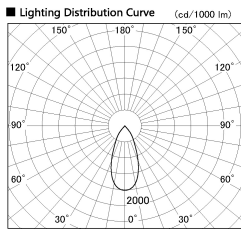

Item no. SD382-3540B9027-R

Series Name: Reflector type cylinder arm tracklight (UL Track) (SD382-R)

Installation	Track mount
Type	Reflector type cylinder arm tracklight (UL Track) (SD382-R)
Fixture wattage	36W
Beam angle	44 deg
Color Temp.	2700K
CRI	Ra>90
Luminous	3796 lm
Body	Die-cast aluminum alloy
Body finish	Black
Trim finish	N/A
Reflector finish	N/A
IP Rate	IP20
Light source	COB module
Input Voltage	AC220~240V
Dimming Type	Non-Dimmable
Certificate	CE,CCC
Cut Hole	N/A