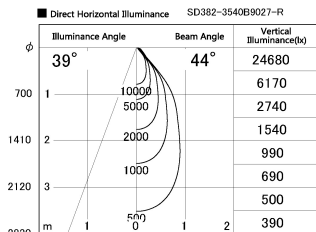

Item no. SD382-3540B9027-R

Series Name: Reflector type cylinder arm tracklight (UL Track) (SD382-R)

Installation	Track mount
Type	Reflector type cylinder arm tracklight (UL Track) (SD382-R)
Fixture wattage	36W
Beam angle	44 deg
Color Temp.	2700K
CRI	Ra>90
Luminous	3796 lm
Body	Die-cast aluminum alloy
Body finish	Black
Trim finish	N/A
Reflector finish	N/A
IP Rate	IP20
Light source	COB module
Input Voltage	AC220~240V
Dimming Type	Non-Dimmable
Certificate	CE,CCC
Cut Hole	N/A