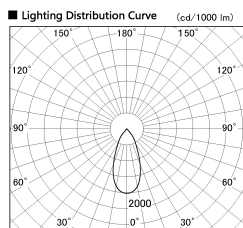

Item no. SD382-3540B9027-R

Series Name: Reflector type cylinder arm tracklight (UL Track) (SD382-R)

Installation	Track mount
Type	Reflector type cylinder arm tracklight (UL Track) (SD382-R)
Fixture wattage	36W
Beam angle	44 deg
Color Temp.	2700K
CRI	Ra>90
Luminous	3796 lm
Body	Die-cast aluminum alloy
Body finish	Black
Trim finish	N/A
Reflector finish	N/A
IP Rate	IP20
Light source	COB module
Input Voltage	AC220~240V
Dimming Type	Non-Dimmable
Certificate	CE,CCC
Cut Hole	N/A