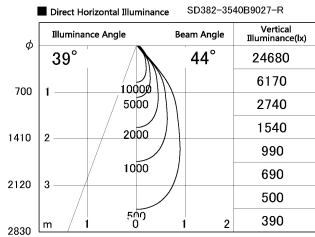

Item no. SD382-3540B9027-R

Series Name: Reflector type cylinder arm tracklight (UL Track) (SD382-R)

Installation	Track mount
Type	Reflector type cylinder arm tracklight (UL Track) (SD382-R)
Fixture wattage	36W
Beam angle	44 deg
Color Temp.	2700K
CRI	Ra>90
Luminous	3796 lm
Body	Die-cast aluminum alloy
Body finish	Black
Trim finish	N/A
Reflector finish	N/A
IP Rate	IP20
Light source	COB module
Input Voltage	AC220~240V
Dimming Type	Non-Dimmable
Certificate	CE,CCC
Cut Hole	N/A