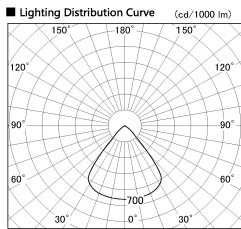

Item no. SD382-3560B9027-R

Series Name: Reflector type cylinder arm tracklight (UL Track) (SD382-R)

Installation	Track mount
Type	Reflector type cylinder arm tracklight (UL Track) (SD382-R)
Fixture wattage	36W
Beam angle	79 deg
Color Temp.	2700K
CRI	Ra>90
Luminous	3268 lm
Body	Die-cast aluminum alloy
Body finish	Black
Trim finish	N/A
Reflector finish	N/A
IP Rate	IP20
Light source	COB module
Input Voltage	AC220~240V
Dimming Type	Non-Dimmable
Certificate	CE,CCC
Cut Hole	N/A