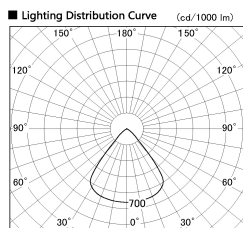

Item no. SD382-3560B9027-R

Series Name: Reflector type cylinder arm tracklight (UL Track) (SD382-R)

Installation	Track mount
Type	Reflector type cylinder arm tracklight (UL Track) (SD382-R)
Fixture wattage	36W
Beam angle	79 deg
Color Temp.	2700K
CRI	Ra>90
Luminous	3268 lm
Body	Die-cast aluminum alloy
Body finish	Black
Trim finish	N/A
Reflector finish	N/A
IP Rate	IP20
Light source	COB module
Input Voltage	AC220~240V
Dimming Type	Non-Dimmable
Certificate	CE,CCC
Cut Hole	N/A