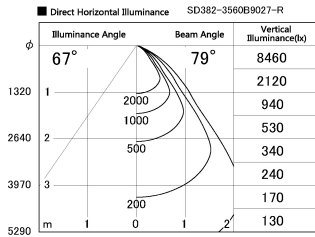

Item no. SD382-3560B9027-R

Series Name: Reflector type cylinder arm tracklight (UL Track) (SD382-R)

Installation	Track mount
Type	Reflector type cylinder arm tracklight (UL Track) (SD382-R)
Fixture wattage	36W
Beam angle	79 deg
Color Temp.	2700K
CRI	Ra>90
Luminous	3268 lm
Body	Die-cast aluminum alloy
Body finish	Black
Trim finish	N/A
Reflector finish	N/A
IP Rate	IP20
Light source	COB module
Input Voltage	AC220~240V
Dimming Type	Non-Dimmable
Certificate	CE,CCC
Cut Hole	N/A