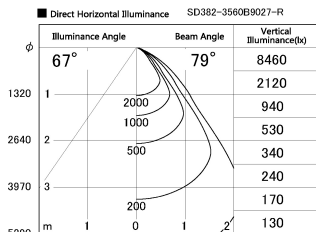

Item no. SD382-3560B9027-R

Series Name: Reflector type cylinder arm tracklight (UL Track) (SD382-R)

Installation	Track mount
Type	Reflector type cylinder arm tracklight (UL Track) (SD382-R)
Fixture wattage	36W
Beam angle	79 deg
Color Temp.	2700K
CRI	Ra>90
Luminous	3268 lm
Body	Die-cast aluminum alloy
Body finish	Black
Trim finish	N/A
Reflector finish	N/A
IP Rate	IP20
Light source	COB module
Input Voltage	AC220~240V
Dimming Type	Non-Dimmable
Certificate	CE,CCC
Cut Hole	N/A