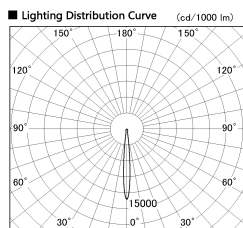

Item no. SD382-2810B9027-R

Series Name: Reflector type cylinder arm tracklight (UL Track) (SD382-R)

Installation	Track mount
Type	Reflector type cylinder arm tracklight (UL Track) (SD382-R)
Fixture wattage	28W
Beam angle	10 deg
Color Temp.	2700K
CRI	Ra>90
Luminous	2230 lm
Body	Die-cast aluminum alloy
Body finish	Black
Trim finish	N/A
Reflector finish	N/A
IP Rate	IP20
Light source	COB module
Input Voltage	AC220~240V
Dimming Type	Non-Dimmable
Certificate	CE,CCC
Cut Hole	N/A