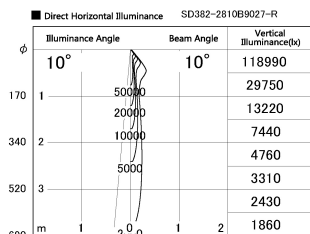

Item no. SD382-2810B9027-R

Series Name: Reflector type cylinder arm tracklight (UL Track) (SD382-R)

Installation	Track mount
Type	Reflector type cylinder arm tracklight (UL Track) (SD382-R)
Fixture wattage	28W
Beam angle	10 deg
Color Temp.	2700K
CRI	Ra>90
Luminous	2230 lm
Body	Die-cast aluminum alloy
Body finish	Black
Trim finish	N/A
Reflector finish	N/A
IP Rate	IP20
Light source	COB module
Input Voltage	AC220~240V
Dimming Type	Non-Dimmable
Certificate	CE,CCC
Cut Hole	N/A