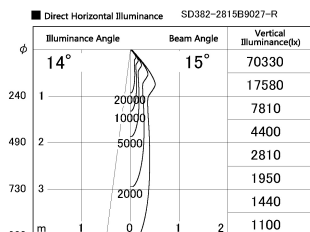

Item no. SD382-2815B9027-R

Series Name: Reflector type cylinder arm tracklight (UL Track) (SD382-R)

Installation	Track mount
Type	Reflector type cylinder arm tracklight (UL Track) (SD382-R)
Fixture wattage	28W
Beam angle	15 deg
Color Temp.	2700K
CRI	Ra>90
Luminous	2772 lm
Body	Die-cast aluminum alloy
Body finish	Black
Trim finish	N/A
Reflector finish	N/A
IP Rate	IP20
Light source	COB module
Input Voltage	AC220~240V
Dimming Type	Non-Dimmable
Certificate	CE,CCC
Cut Hole	N/A