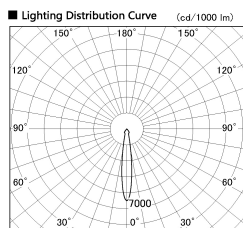

Item no. SD382-2815B9027-R

Series Name: Reflector type cylinder arm tracklight (UL Track) (SD382-R)

Installation	Track mount
Type	Reflector type cylinder arm tracklight (UL Track) (SD382-R)
Fixture wattage	28W
Beam angle	15 deg
Color Temp.	2700K
CRI	Ra>90
Luminous	2772 lm
Body	Die-cast aluminum alloy
Body finish	Black
Trim finish	N/A
Reflector finish	N/A
IP Rate	IP20
Light source	COB module
Input Voltage	AC220~240V
Dimming Type	Non-Dimmable
Certificate	CE,CCC
Cut Hole	N/A