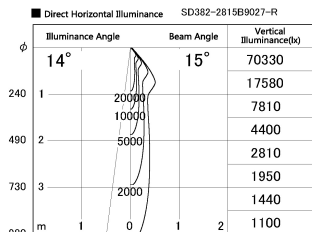

Item no. SD382-2815B9027-R

Series Name: Reflector type cylinder arm tracklight (UL Track) (SD382-R)

Installation	Track mount
Type	Reflector type cylinder arm tracklight (UL Track) (SD382-R)
Fixture wattage	28W
Beam angle	15 deg
Color Temp.	2700K
CRI	Ra>90
Luminous	2772 lm
Body	Die-cast aluminum alloy
Body finish	Black
Trim finish	N/A
Reflector finish	N/A
IP Rate	IP20
Light source	COB module
Input Voltage	AC220~240V
Dimming Type	Non-Dimmable
Certificate	CE,CCC
Cut Hole	N/A