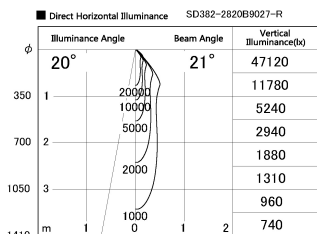

Item no. SD382-2820B9027-R

Series Name: Reflector type cylinder arm tracklight (UL Track) (SD382-R)

Installation	Track mount
Type	Reflector type cylinder arm tracklight (UL Track) (SD382-R)
Fixture wattage	28W
Beam angle	21 deg
Color Temp.	2700K
CRI	Ra>90
Luminous	2970 lm
Body	Die-cast aluminum alloy
Body finish	Black
Trim finish	N/A
Reflector finish	N/A
IP Rate	IP20
Light source	COB module
Input Voltage	AC220~240V
Dimming Type	Non-Dimmable
Certificate	CE,CCC
Cut Hole	N/A