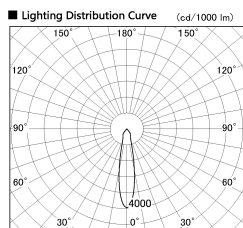

Item no. SD382-2820B9027-R

Series Name: Reflector type cylinder arm tracklight (UL Track) (SD382-R)

Installation	Track mount
Type	Reflector type cylinder arm tracklight (UL Track) (SD382-R)
Fixture wattage	28W
Beam angle	21 deg
Color Temp.	2700K
CRI	Ra>90
Luminous	2970 lm
Body	Die-cast aluminum alloy
Body finish	Black
Trim finish	N/A
Reflector finish	N/A
IP Rate	IP20
Light source	COB module
Input Voltage	AC220~240V
Dimming Type	Non-Dimmable
Certificate	CE,CCC
Cut Hole	N/A