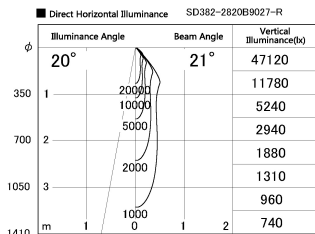

Item no. SD382-2820B9027-R

Series Name: Reflector type cylinder arm tracklight (UL Track) (SD382-R)

Installation	Track mount
Type	Reflector type cylinder arm tracklight (UL Track) (SD382-R)
Fixture wattage	28W
Beam angle	21 deg
Color Temp.	2700K
CRI	Ra>90
Luminous	2970 lm
Body	Die-cast aluminum alloy
Body finish	Black
Trim finish	N/A
Reflector finish	N/A
IP Rate	IP20
Light source	COB module
Input Voltage	AC220~240V
Dimming Type	Non-Dimmable
Certificate	CE,CCC
Cut Hole	N/A