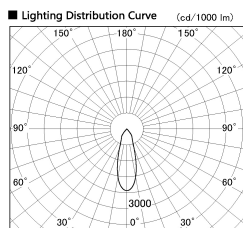

Item no. SD382-2830B9027-R

Series Name: Reflector type cylinder arm tracklight (UL Track) (SD382-R)

Installation	Track mount
Type	Reflector type cylinder arm tracklight (UL Track) (SD382-R)
Fixture wattage	28W
Beam angle	32 deg
Color Temp.	2700K
CRI	Ra>90
Luminous	3011 lm
Body	Die-cast aluminum alloy
Body finish	Black
Trim finish	N/A
Reflector finish	N/A
IP Rate	IP20
Light source	COB module
Input Voltage	AC220~240V
Dimming Type	Non-Dimmable
Certificate	CE,CCC
Cut Hole	N/A