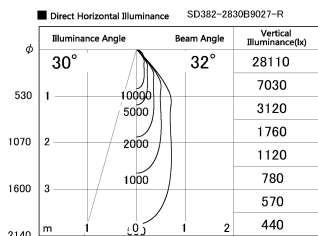

Item no. SD382-2830B9027-R

Series Name: Reflector type cylinder arm tracklight (UL Track) (SD382-R)

Installation	Track mount
Type	Reflector type cylinder arm tracklight (UL Track) (SD382-R)
Fixture wattage	28W
Beam angle	32 deg
Color Temp.	2700K
CRI	Ra>90
Luminous	3011 lm
Body	Die-cast aluminum alloy
Body finish	Black
Trim finish	N/A
Reflector finish	N/A
IP Rate	IP20
Light source	COB module
Input Voltage	AC220~240V
Dimming Type	Non-Dimmable
Certificate	CE,CCC
Cut Hole	N/A