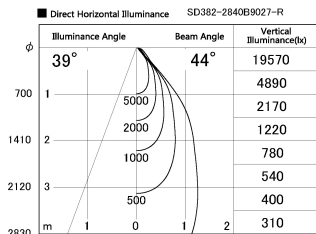

Item no. SD382-2840B9027-R

Series Name: Reflector type cylinder arm tracklight (UL Track) (SD382-R)

Installation	Track mount
Type	Reflector type cylinder arm tracklight (UL Track) (SD382-R)
Fixture wattage	28W
Beam angle	44 deg
Color Temp.	2700K
CRI	Ra>90
Luminous	3010 lm
Body	Die-cast aluminum alloy
Body finish	Black
Trim finish	N/A
Reflector finish	N/A
IP Rate	IP20
Light source	COB module
Input Voltage	AC220~240V
Dimming Type	Non-Dimmable
Certificate	CE,CCC
Cut Hole	N/A