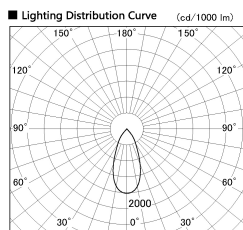

Item no. SD382-2840B9027-R

Series Name: Reflector type cylinder arm tracklight (UL Track) (SD382-R)

Installation	Track mount
Type	Reflector type cylinder arm tracklight (UL Track) (SD382-R)
Fixture wattage	28W
Beam angle	44 deg
Color Temp.	2700K
CRI	Ra>90
Luminous	3010 lm
Body	Die-cast aluminum alloy
Body finish	Black
Trim finish	N/A
Reflector finish	N/A
IP Rate	IP20
Light source	COB module
Input Voltage	AC220~240V
Dimming Type	Non-Dimmable
Certificate	CE,CCC
Cut Hole	N/A