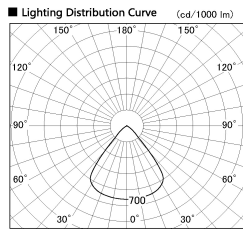

Item no. SD382-2860B9027-R

Series Name: Reflector type cylinder arm tracklight (UL Track) (SD382-R)

Installation	Track mount
Type	Reflector type cylinder arm tracklight (UL Track) (SD382-R)
Fixture wattage	28W
Beam angle	79 deg
Color Temp.	2700K
CRI	Ra>90
Luminous	2591 lm
Body	Die-cast aluminum alloy
Body finish	Black
Trim finish	N/A
Reflector finish	N/A
IP Rate	IP20
Light source	COB module
Input Voltage	AC220~240V
Dimming Type	Non-Dimmable
Certificate	CE,CCC
Cut Hole	N/A