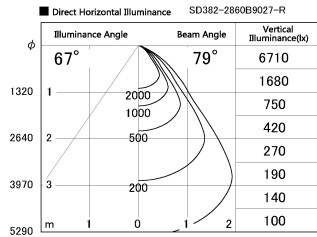

Item no. SD382-2860B9027-R

Series Name: Reflector type cylinder arm tracklight (UL Track) (SD382-R)

Installation	Track mount
Type	Reflector type cylinder arm tracklight (UL Track) (SD382-R)
Fixture wattage	28W
Beam angle	79 deg
Color Temp.	2700K
CRI	Ra>90
Luminous	2591 lm
Body	Die-cast aluminum alloy
Body finish	Black
Trim finish	N/A
Reflector finish	N/A
IP Rate	IP20
Light source	COB module
Input Voltage	AC220~240V
Dimming Type	Non-Dimmable
Certificate	CE,CCC
Cut Hole	N/A