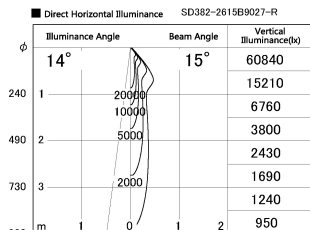

Item no. SD382-2615B9027-R

Series Name: Reflector type cylinder arm tracklight (UL Track) (SD382-R)

Installation	Track mount
Type	Reflector type cylinder arm tracklight (UL Track) (SD382-R)
Fixture wattage	24W
Beam angle	15 deg
Color Temp.	2700K
CRI	Ra>90
Luminous	2398 lm
Body	Die-cast aluminum alloy
Body finish	Black
Trim finish	N/A
Reflector finish	N/A
IP Rate	IP20
Light source	COB module
Input Voltage	AC220~240V
Dimming Type	Non-Dimmable
Certificate	CE,CCC
Cut Hole	N/A