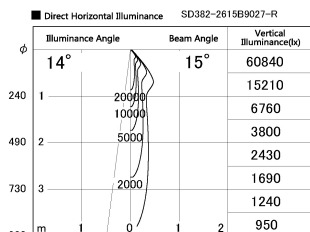

Item no. SD382-2615B9027-R

Series Name: Reflector type cylinder arm tracklight (UL Track) (SD382-R)

Installation	Track mount
Type	Reflector type cylinder arm tracklight (UL Track) (SD382-R)
Fixture wattage	24W
Beam angle	15 deg
Color Temp.	2700K
CRI	Ra>90
Luminous	2398 lm
Body	Die-cast aluminum alloy
Body finish	Black
Trim finish	N/A
Reflector finish	N/A
IP Rate	IP20
Light source	COB module
Input Voltage	AC220~240V
Dimming Type	Non-Dimmable
Certificate	CE,CCC
Cut Hole	N/A