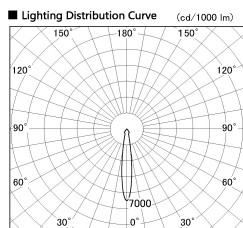

Item no. SD382-2615B9027-R

Series Name: Reflector type cylinder arm tracklight (UL Track) (SD382-R)

Installation	Track mount
Type	Reflector type cylinder arm tracklight (UL Track) (SD382-R)
Fixture wattage	24W
Beam angle	15 deg
Color Temp.	2700K
CRI	Ra>90
Luminous	2398 lm
Body	Die-cast aluminum alloy
Body finish	Black
Trim finish	N/A
Reflector finish	N/A
IP Rate	IP20
Light source	COB module
Input Voltage	AC220~240V
Dimming Type	Non-Dimmable
Certificate	CE,CCC
Cut Hole	N/A