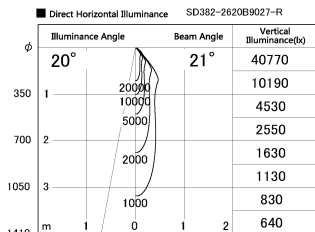

Item no. SD382-2620B9027-R

Series Name: Reflector type cylinder arm tracklight (UL Track) (SD382-R)

Installation	Track mount
Type	Reflector type cylinder arm tracklight (UL Track) (SD382-R)
Fixture wattage	24W
Beam angle	21 deg
Color Temp.	2700K
CRI	Ra>90
Luminous	2570 lm
Body	Die-cast aluminum alloy
Body finish	Black
Trim finish	N/A
Reflector finish	N/A
IP Rate	IP20
Light source	COB module
Input Voltage	AC220~240V
Dimming Type	Non-Dimmable
Certificate	CE,CCC
Cut Hole	N/A