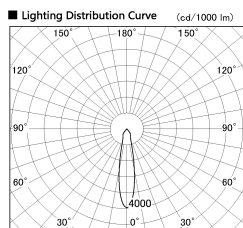

Item no. SD382-2620B9027-R

Series Name: Reflector type cylinder arm tracklight (UL Track) (SD382-R)

Installation	Track mount
Type	Reflector type cylinder arm tracklight (UL Track) (SD382-R)
Fixture wattage	24W
Beam angle	21 deg
Color Temp.	2700K
CRI	Ra>90
Luminous	2570 lm
Body	Die-cast aluminum alloy
Body finish	Black
Trim finish	N/A
Reflector finish	N/A
IP Rate	IP20
Light source	COB module
Input Voltage	AC220~240V
Dimming Type	Non-Dimmable
Certificate	CE,CCC
Cut Hole	N/A