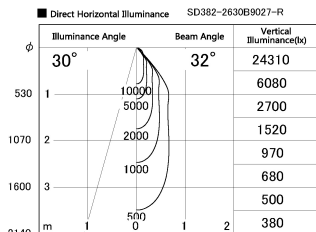

Item no. SD382-2630B9027-R

Series Name: Reflector type cylinder arm tracklight (UL Track) (SD382-R)

Installation	Track mount
Type	Reflector type cylinder arm tracklight (UL Track) (SD382-R)
Fixture wattage	24W
Beam angle	32 deg
Color Temp.	2700K
CRI	Ra>90
Luminous	2604 lm
Body	Die-cast aluminum alloy
Body finish	Black
Trim finish	N/A
Reflector finish	N/A
IP Rate	IP20
Light source	COB module
Input Voltage	AC220~240V
Dimming Type	Non-Dimmable
Certificate	CE,CCC
Cut Hole	N/A