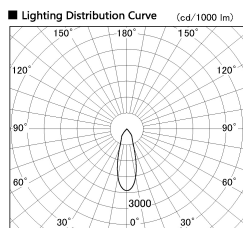

Item no. SD382-2630B9027-R

Series Name: Reflector type cylinder arm tracklight (UL Track) (SD382-R)

Installation	Track mount
Type	Reflector type cylinder arm tracklight (UL Track) (SD382-R)
Fixture wattage	24W
Beam angle	32 deg
Color Temp.	2700K
CRI	Ra>90
Luminous	2604 lm
Body	Die-cast aluminum alloy
Body finish	Black
Trim finish	N/A
Reflector finish	N/A
IP Rate	IP20
Light source	COB module
Input Voltage	AC220~240V
Dimming Type	Non-Dimmable
Certificate	CE,CCC
Cut Hole	N/A