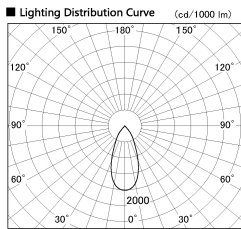

Item no. SD382-2640B9027-R

Series Name: Reflector type cylinder arm tracklight (UL Track) (SD382-R)

Installation	Track mount
Type	Reflector type cylinder arm tracklight (UL Track) (SD382-R)
Fixture wattage	24W
Beam angle	44 deg
Color Temp.	2700K
CRI	Ra>90
Luminous	2603 lm
Body	Die-cast aluminum alloy
Body finish	Black
Trim finish	N/A
Reflector finish	N/A
IP Rate	IP20
Light source	COB module
Input Voltage	AC220~240V
Dimming Type	Non-Dimmable
Certificate	CE,CCC
Cut Hole	N/A