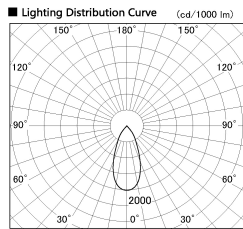

Item no. SD382-2640B9027-R

Series Name: Reflector type cylinder arm tracklight (UL Track) (SD382-R)

Installation	Track mount
Type	Reflector type cylinder arm tracklight (UL Track) (SD382-R)
Fixture wattage	24W
Beam angle	44 deg
Color Temp.	2700K
CRI	Ra>90
Luminous	2603 lm
Body	Die-cast aluminum alloy
Body finish	Black
Trim finish	N/A
Reflector finish	N/A
IP Rate	IP20
Light source	COB module
Input Voltage	AC220~240V
Dimming Type	Non-Dimmable
Certificate	CE,CCC
Cut Hole	N/A