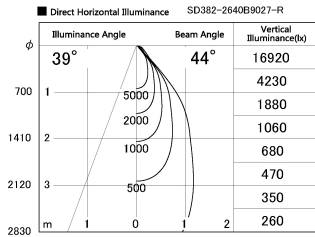

Item no. SD382-2640B9027-R

Series Name: Reflector type cylinder arm tracklight (UL Track) (SD382-R)

Installation	Track mount
Type	Reflector type cylinder arm tracklight (UL Track) (SD382-R)
Fixture wattage	24W
Beam angle	44 deg
Color Temp.	2700K
CRI	Ra>90
Luminous	2603 lm
Body	Die-cast aluminum alloy
Body finish	Black
Trim finish	N/A
Reflector finish	N/A
IP Rate	IP20
Light source	COB module
Input Voltage	AC220~240V
Dimming Type	Non-Dimmable
Certificate	CE,CCC
Cut Hole	N/A