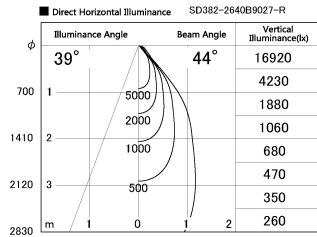

Item no. SD382-2640B9027-R

Series Name: Reflector type cylinder arm tracklight (UL Track) (SD382-R)

Installation	Track mount
Type	Reflector type cylinder arm tracklight (UL Track) (SD382-R)
Fixture wattage	24W
Beam angle	44 deg
Color Temp.	2700K
CRI	Ra>90
Luminous	2603 lm
Body	Die-cast aluminum alloy
Body finish	Black
Trim finish	N/A
Reflector finish	N/A
IP Rate	IP20
Light source	COB module
Input Voltage	AC220~240V
Dimming Type	Non-Dimmable
Certificate	CE,CCC
Cut Hole	N/A