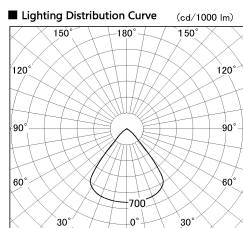

Item no. SD382-2660B9027-R

Series Name: Reflector type cylinder arm tracklight (UL Track) (SD382-R)

Installation	Track mount
Type	Reflector type cylinder arm tracklight (UL Track) (SD382-R)
Fixture wattage	24W
Beam angle	79 deg
Color Temp.	2700K
CRI	Ra>90
Luminous	2241 lm
Body	Die-cast aluminum alloy
Body finish	Black
Trim finish	N/A
Reflector finish	N/A
IP Rate	IP20
Light source	COB module
Input Voltage	AC220~240V
Dimming Type	Non-Dimmable
Certificate	CE,CCC
Cut Hole	N/A