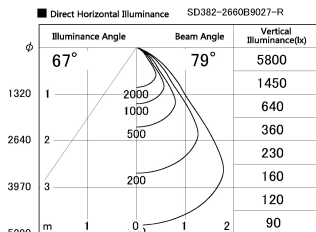

Item no. SD382-2660B9027-R

Series Name: Reflector type cylinder arm tracklight (UL Track) (SD382-R)

Installation	Track mount
Type	Reflector type cylinder arm tracklight (UL Track) (SD382-R)
Fixture wattage	24W
Beam angle	79 deg
Color Temp.	2700K
CRI	Ra>90
Luminous	2241 lm
Body	Die-cast aluminum alloy
Body finish	Black
Trim finish	N/A
Reflector finish	N/A
IP Rate	IP20
Light source	COB module
Input Voltage	AC220~240V
Dimming Type	Non-Dimmable
Certificate	CE,CCC
Cut Hole	N/A