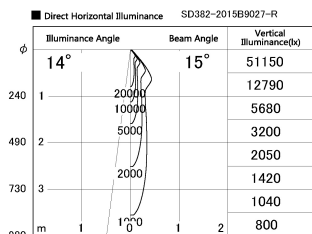

Item no. SD382-2015B9027-R

Series Name: Reflector type cylinder arm tracklight (UL Track) (SD382-R)

Installation	Track mount
Type	Reflector type cylinder arm tracklight (UL Track) (SD382-R)
Fixture wattage	21W
Beam angle	15 deg
Color Temp.	2700K
CRI	Ra>90
Luminous	2016 lm
Body	Die-cast aluminum alloy
Body finish	Black
Trim finish	N/A
Reflector finish	N/A
IP Rate	IP20
Light source	COB module
Input Voltage	AC220~240V
Dimming Type	Non-Dimmable
Certificate	CE,CCC
Cut Hole	N/A