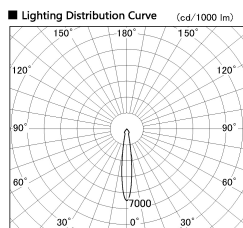

Item no. SD382-2015B9027-R

Series Name: Reflector type cylinder arm tracklight (UL Track) (SD382-R)

Installation	Track mount
Type	Reflector type cylinder arm tracklight (UL Track) (SD382-R)
Fixture wattage	21W
Beam angle	15 deg
Color Temp.	2700K
CRI	Ra>90
Luminous	2016 lm
Body	Die-cast aluminum alloy
Body finish	Black
Trim finish	N/A
Reflector finish	N/A
IP Rate	IP20
Light source	COB module
Input Voltage	AC220~240V
Dimming Type	Non-Dimmable
Certificate	CE,CCC
Cut Hole	N/A