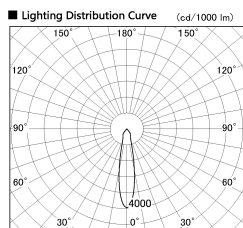

Item no. SD382-2020B9027-R

Series Name: Reflector type cylinder arm tracklight (UL Track) (SD382-R)

Installation	Track mount
Type	Reflector type cylinder arm tracklight (UL Track) (SD382-R)
Fixture wattage	21W
Beam angle	21 deg
Color Temp.	2700K
CRI	Ra>90
Luminous	2160 lm
Body	Die-cast aluminum alloy
Body finish	Black
Trim finish	N/A
Reflector finish	N/A
IP Rate	IP20
Light source	COB module
Input Voltage	AC220~240V
Dimming Type	Non-Dimmable
Certificate	CE,CCC
Cut Hole	N/A