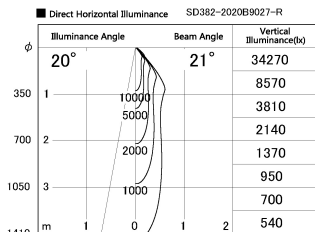

Item no. SD382-2020B9027-R

Series Name: Reflector type cylinder arm tracklight (UL Track) (SD382-R)

Installation	Track mount
Type	Reflector type cylinder arm tracklight (UL Track) (SD382-R)
Fixture wattage	21W
Beam angle	21 deg
Color Temp.	2700K
CRI	Ra>90
Luminous	2160 lm
Body	Die-cast aluminum alloy
Body finish	Black
Trim finish	N/A
Reflector finish	N/A
IP Rate	IP20
Light source	COB module
Input Voltage	AC220~240V
Dimming Type	Non-Dimmable
Certificate	CE,CCC
Cut Hole	N/A