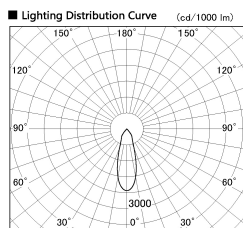

Item no. SD382-2030B9027-R

Series Name: Reflector type cylinder arm tracklight (UL Track) (SD382-R)

Installation	Track mount
Type	Reflector type cylinder arm tracklight (UL Track) (SD382-R)
Fixture wattage	21W
Beam angle	32 deg
Color Temp.	2700K
CRI	Ra>90
Luminous	2189 lm
Body	Die-cast aluminum alloy
Body finish	Black
Trim finish	N/A
Reflector finish	N/A
IP Rate	IP20
Light source	COB module
Input Voltage	AC220~240V
Dimming Type	Non-Dimmable
Certificate	CE,CCC
Cut Hole	N/A