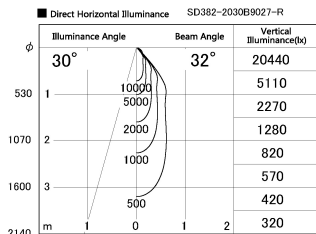

Item no. SD382-2030B9027-R

Series Name: Reflector type cylinder arm tracklight (UL Track) (SD382-R)

Installation	Track mount
Type	Reflector type cylinder arm tracklight (UL Track) (SD382-R)
Fixture wattage	21W
Beam angle	32 deg
Color Temp.	2700K
CRI	Ra>90
Luminous	2189 lm
Body	Die-cast aluminum alloy
Body finish	Black
Trim finish	N/A
Reflector finish	N/A
IP Rate	IP20
Light source	COB module
Input Voltage	AC220~240V
Dimming Type	Non-Dimmable
Certificate	CE,CCC
Cut Hole	N/A