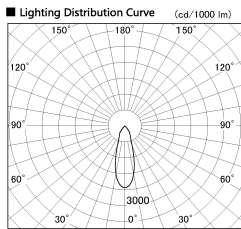

Item no. SD382-2030B9027-R

Series Name: Reflector type cylinder arm tracklight (UL Track) (SD382-R)

Installation	Track mount
Type	Reflector type cylinder arm tracklight (UL Track) (SD382-R)
Fixture wattage	21W
Beam angle	32 deg
Color Temp.	2700K
CRI	Ra>90
Luminous	2189 lm
Body	Die-cast aluminum alloy
Body finish	Black
Trim finish	N/A
Reflector finish	N/A
IP Rate	IP20
Light source	COB module
Input Voltage	AC220~240V
Dimming Type	Non-Dimmable
Certificate	CE,CCC
Cut Hole	N/A