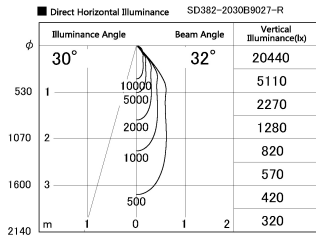

Item no. SD382-2030B9027-R

Series Name: Reflector type cylinder arm tracklight (UL Track) (SD382-R)

Installation	Track mount
Type	Reflector type cylinder arm tracklight (UL Track) (SD382-R)
Fixture wattage	21W
Beam angle	32 deg
Color Temp.	2700K
CRI	Ra>90
Luminous	2189 lm
Body	Die-cast aluminum alloy
Body finish	Black
Trim finish	N/A
Reflector finish	N/A
IP Rate	IP20
Light source	COB module
Input Voltage	AC220~240V
Dimming Type	Non-Dimmable
Certificate	CE,CCC
Cut Hole	N/A