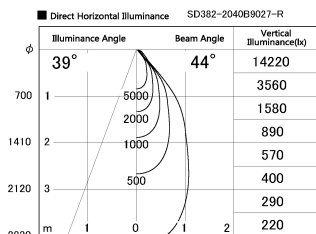

Item no. SD382-2040B9027-R

Series Name: Reflector type cylinder arm tracklight (UL Track) (SD382-R)

Installation	Track mount
Type	Reflector type cylinder arm tracklight (UL Track) (SD382-R)
Fixture wattage	21W
Beam angle	44 deg
Color Temp.	2700K
CRI	Ra>90
Luminous	2188 lm
Body	Die-cast aluminum alloy
Body finish	Black
Trim finish	N/A
Reflector finish	N/A
IP Rate	IP20
Light source	COB module
Input Voltage	AC220~240V
Dimming Type	Non-Dimmable
Certificate	CE,CCC
Cut Hole	N/A