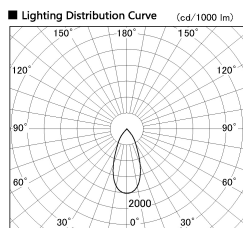

Item no. SD382-2040B9027-R

Series Name: Reflector type cylinder arm tracklight (UL Track) (SD382-R)

Installation	Track mount
Type	Reflector type cylinder arm tracklight (UL Track) (SD382-R)
Fixture wattage	21W
Beam angle	44 deg
Color Temp.	2700K
CRI	Ra>90
Luminous	2188 lm
Body	Die-cast aluminum alloy
Body finish	Black
Trim finish	N/A
Reflector finish	N/A
IP Rate	IP20
Light source	COB module
Input Voltage	AC220~240V
Dimming Type	Non-Dimmable
Certificate	CE,CCC
Cut Hole	N/A