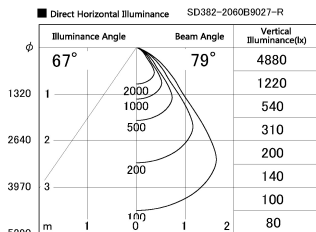

Item no. SD382-2060B9027-R

Series Name: Reflector type cylinder arm tracklight (UL Track) (SD382-R)

Installation	Track mount
Type	Reflector type cylinder arm tracklight (UL Track) (SD382-R)
Fixture wattage	21W
Beam angle	79 deg
Color Temp.	2700K
CRI	Ra>90
Luminous	1885 lm
Body	Die-cast aluminum alloy
Body finish	Black
Trim finish	N/A
Reflector finish	N/A
IP Rate	IP20
Light source	COB module
Input Voltage	AC220~240V
Dimming Type	Non-Dimmable
Certificate	CE,CCC
Cut Hole	N/A