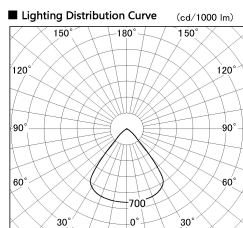

Item no. SD382-2060B9027-R

Series Name: Reflector type cylinder arm tracklight (UL Track) (SD382-R)

Installation	Track mount
Type	Reflector type cylinder arm tracklight (UL Track) (SD382-R)
Fixture wattage	21W
Beam angle	79 deg
Color Temp.	2700K
CRI	Ra>90
Luminous	1885 lm
Body	Die-cast aluminum alloy
Body finish	Black
Trim finish	N/A
Reflector finish	N/A
IP Rate	IP20
Light source	COB module
Input Voltage	AC220~240V
Dimming Type	Non-Dimmable
Certificate	CE,CCC
Cut Hole	N/A