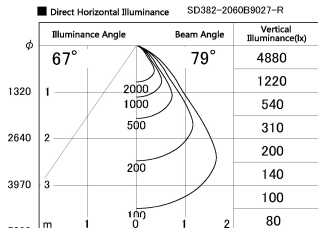

Item no. SD382-2060B9027-R

Series Name: Reflector type cylinder arm tracklight (UL Track) (SD382-R)

Installation	Track mount
Type	Reflector type cylinder arm tracklight (UL Track) (SD382-R)
Fixture wattage	21W
Beam angle	79 deg
Color Temp.	2700K
CRI	Ra>90
Luminous	1885 lm
Body	Die-cast aluminum alloy
Body finish	Black
Trim finish	N/A
Reflector finish	N/A
IP Rate	IP20
Light source	COB module
Input Voltage	AC220~240V
Dimming Type	Non-Dimmable
Certificate	CE,CCC
Cut Hole	N/A